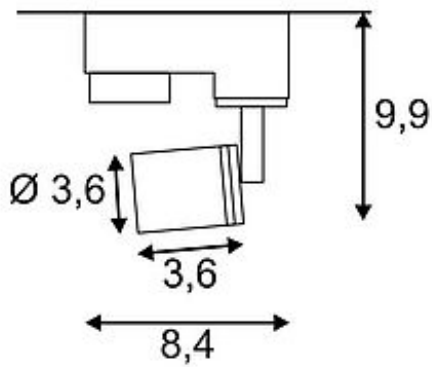

PURI lamp head

white, GU10, max. 50W, incl. 3-circuit adaptor

Article number	153561
Catalogue	BIG WHITE 2015, Page 335
Type of lamp	Conventional lamp
Lamp	GU10 230V max. 50W
Lampholder / Socket	GU10
Number of light sources	1
Lamp included	No
Tilt range	85 Degree
Rotation range	350 Degree
Length	5 cm
Height	10 cm
Diameter	3.5 cm
Net weight	0.181 kg
Gross weight	1.354 kg
Voltage	230 Volt
Max. wattage	50 Watt
Protection class	II
Material	aluminium
Colour	white
Way of mounting	track system mounting
Remark 1	Decoring for GU10 lamps included
Remark 2	Suitable for the use of ES111 lamps
Remark 3	Energy labels in your language are available in the Service Area sub point Download
Suitable for lamps from EEC	E
Suitable for lamps up to EEC	A++
Light distribution type 1	direct
Light distribution type 3	rotationally symmetric

Adjustable high-voltage spotlight PURI with suitable adapter for the 3-circuit high-voltage track system. The fitting is made from aluminum making it suitable for halogen and LED bulbs with GU10 socket. For halogen lamps measuring 5cm across, a decorative ring is included. This luminaire is compatible with bulbs of the energy classes: E - A++