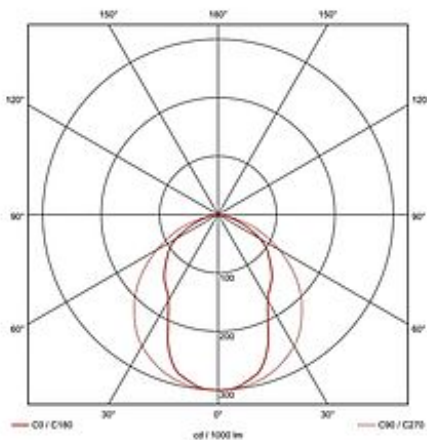

NEPRO 2 PL spot

silvergrey, TC-L Energy Saver 36W, incl. 3-circuit adaptor

Article number	153544
Catalogue	BIG WHITE 2015, Page 343
Type of lamp	Conventional lamp
Lamp	TC-L 36W compact fluorescent bulb
Lampholder / Socket	2G11
Number of light sources	1
Lamp included	No
Tilt range	80 Degree
Rotation range	350 Degree
Length	48 cm
Width	11.5 cm
Height	18.5 cm
Net weight	1.192 kg
Gross weight	1.87 kg
Voltage	230 Volt
Max. wattage	36 Watt
Protection class	I
Material	aluminium
Colour	silvergrey
Way of mounting	track system mounting
Remark 1	Electronic ballast incorporated
Remark 2	The mounted adapter is suitable for all conventional 3 circuit tracks
Remark 3	Energy labels in your language are available in the Service Area sub point Download
Energy class ballast	A2
Suitable for lamps from EEC	A
Suitable for lamps up to EEC	A
Light distribution type 1	direct
Light distribution type 3	axisymmetric