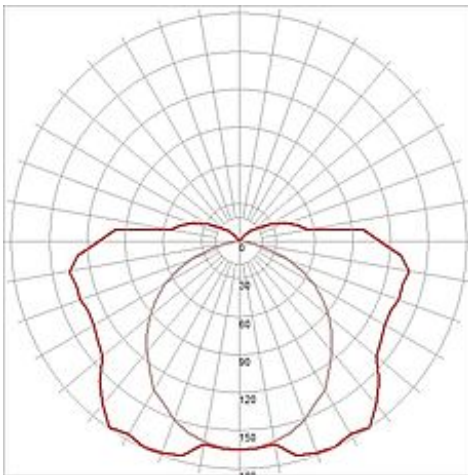

## SIGHT 54 TRACK

rectangular, white, 1x T5, 54W, incl. 3-circuit adaptor

Article number	153511
Catalogue	BIG WHITE 2015, Page 342
Type of lamp	Conventional lamp
Lamp	T5 fluorescent bulb 54W
Lampholder / Socket	G5
Number of light sources	1
Lamp included	No
Length	119 cm
Width	4 cm
Height	10 cm
Net weight	1.442 kg
Gross weight	1.274 kg
Voltage	230 Volt
Max. wattage	54 Watt
Protection class	I
Material	aluminium / plastic
Colour	white
Way of mounting	track system mounting
Remark 1	Electronic ballast incorporated
Remark 2	The mounted adaptor is suitable for all conventional 3 circuit tracks
Remark 3	Energy labels in your language are available in the Service Area sub point Download
Suitable for lamps from EEC	A
Suitable for lamps up to EEC	A+
Light distribution type 1	direct
Light distribution type 3	axisymmetric

The SIGHT 54 is a professional luminaire for track mounting by its incorporated adapter. Within the brushed aluminum frame there is the G5 lamp holder to take one T5 fluorescent lamp with 54W output providing the necessary illumination strength. Available in several colour versions, SIGHT 54 is suitable for direct connection to the high voltage track thanks to the already incorporated electronic ballast. This luminaire is compatible with bulbs of the energy classes: A - A+