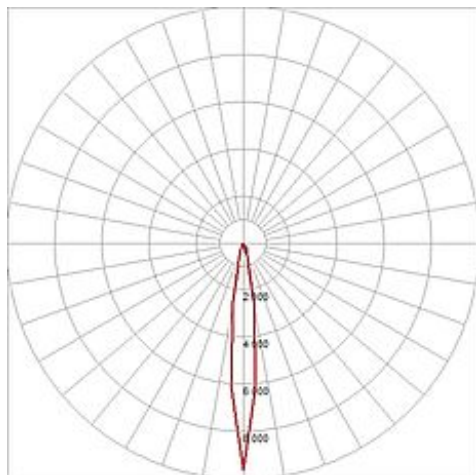

DOMELED spot

silvergrey, 6x 3W, 3000K, incl. 3-circuit adaptor

| | |
|------------------------------|---|
| Article number | 153502 |
| Catalogue | BIG WHITE 2015, Page 313 |
| Type of lamp | LED lamp |
| Lamp | Power LED 3W |
| Number of light sources | 6 |
| Lamp included | Yes |
| Tilt range | 330 Degree |
| Rotation range | 330 Degree |
| Width | 22 cm |
| Height | 18.5 cm |
| Depth | 3.8 cm |
| Net weight | 0.923 kg |
| Gross weight | 1.286 kg |
| Voltage | 230 Volt |
| Max. wattage | 18 Watt |
| Protection class | I |
| Beam angle | 25 Degree |
| Material | aluminium / plastic |
| Colour | silvergrey |
| Way of mounting | track system mounting |
| Remark 1 | LED driver incorporated |
| Remark 2 | The mounted adaptor is suitable for all conventional 3 circuit tracks |
| Remark 3 | Energy labels in your language are available in the Service Area sub point Download |
| Average lifespan | 30000 Hours |
| Colour temperature | 3000 Kelvin |
| Colour rendering index | >80 |
| Luminous flux | 670 lm |
| Suitable for lamps from EEC | A |
| Suitable for lamps up to EEC | A++ |

| | |
|---------------------------|--------|
| Light distribution type 1 | direct |
|---------------------------|--------|

| | |
|---------------------------|------------------------|
| Light distribution type 3 | rotationally symmetric |
|---------------------------|------------------------|