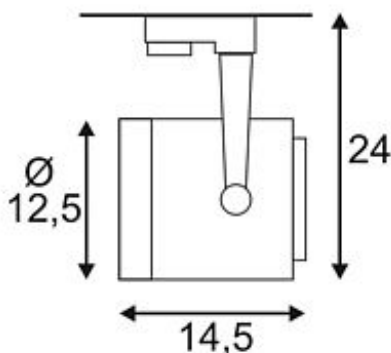

## EURO SPOT ES111

round, silvergrey, GU10, max. 75W, incl. 3-circuit adaptor

Article number	153424
Catalogue	BIG WHITE 2015, Page 321
Type of lamp	Conventional lamp
Lamp	ES111 230V max. 75W
Lampholder / Socket	GU10
Number of light sources	1
Lamp included	No
Tilt range	100 Degree
Rotation range	350 Degree
Length	24 cm
Width	16.5 cm
Diameter	12.5 cm
Net weight	0.828 kg
Gross weight	1.034 kg
Voltage	230 Volt
Max. wattage	75 Watt
Protection class	I
Material	aluminium
Colour	silvergrey
Way of mounting	track system mounting
Remark 1	The mounted adaptor is suitable for all conventional 3 circuit tracks
Remark 2	Energy labels in your language are available in the Service Area sub point Download
Suitable for lamps from EEC	E
Suitable for lamps up to EEC	A++
Light distribution type 1	direct
Light distribution type 3	rotationally symmetric

Adjustable high-voltage spotlight EURO SPOT ES111 with suitable adaptor for the 3-circuit high-voltage track system. By means of the incorporated GU10 lampholder, this aluminium-made fitting is suitable for halogen and LED light sources measuring 11.1cm across. This luminaire is compatible with bulbs of the energy classes: E - A++