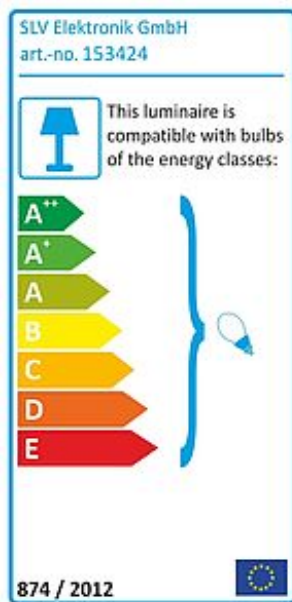

## EURO SPOT ES111

round, silvergrey, GU10, max. 75W, incl. 3-circuit adaptor

Article number	153424
Catalogue	BIG WHITE 2015, Page 321
Type of lamp	Conventional lamp
Lamp	ES111 230V max. 75W
Lampholder / Socket	GU10
Number of light sources	1
Lamp included	No
Tilt range	100 Degree
Rotation range	350 Degree
Length	24 cm
Width	16.5 cm
Diameter	12.5 cm
Net weight	0.828 kg
Gross weight	1.034 kg
Voltage	230 Volt
Max. wattage	75 Watt
Protection class	I
Material	aluminium
Colour	silvergrey
Way of mounting	track system mounting
Remark 1	The mounted adaptor is suitable for all conventional 3 circuit tracks
Remark 2	Energy labels in your language are available in the Service Area sub point Download
Suitable for lamps from EEC	E
Suitable for lamps up to EEC	A++
Light distribution type 1	direct
Light distribution type 3	rotationally symmetric

Adjustable high-voltage spotlight EURO SPOT ES111 with suitable adaptor for the 3-circuit high-voltage track system. By means of the incorporated GU10 lampholder, this aluminium-made fitting is suitable for halogen and LED light sources measuring 11.1cm across. This luminaire is compatible with bulbs of the energy classes: E - A++