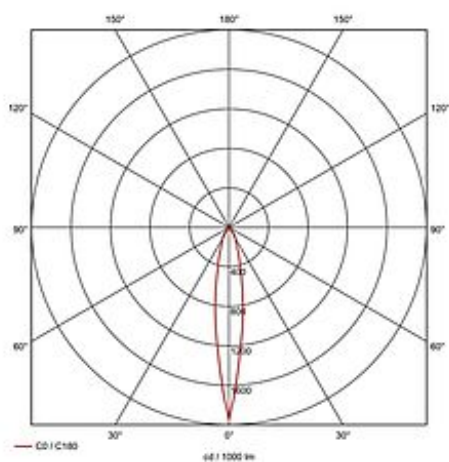

EURO SPOT G12

15°, silvergrey, 70W, incl. 3-circuit adaptor

Article number	153404
Catalogue	BIG WHITE 2015, Page 319
Type of lamp	Conventional lamp
Lamp	HQI-T / CDM-T 70W
Lampholder / Socket	G12
Number of light sources	1
Lamp included	No
Tilt range	100 Degree
Rotation range	350 Degree
Length	32 cm
Width	16.5 cm
Diameter	12.5 cm
Net weight	3.008 kg
Gross weight	3.224 kg
Voltage	230 Volt
Max. wattage	70 Watt
Protection class	I
Beam angle	15 Degree
Material	aluminium
Colour	silvergrey
Way of mounting	track system mounting
Remark 1	Conventional ballast incorporated
Remark 2	The mounted adapter is suitable for all conventional 3 circuit tracks
Remark 3	Energy labels in your language are available in the Service Area sub point Download
Energy class ballast	A3
Suitable for lamps from EEC	A
Suitable for lamps up to EEC	A+
Light distribution type 1	direct

Light distribution rotationally symmetric
type 3

Adjustable and professional high-voltage spotlight EURO SPOT G12 with suitable adaptor for the 3-circuit high-voltage track system. Designed for G12 discharge lamps, the incorporated ballast makes it suitable for 70W lamps. Furthermore, it is available in several colors and beam angles. The ballast is installed in the rear part of the cylindrical lamp head. This luminaire is compatible with bulbs of the energy classes: A - A+