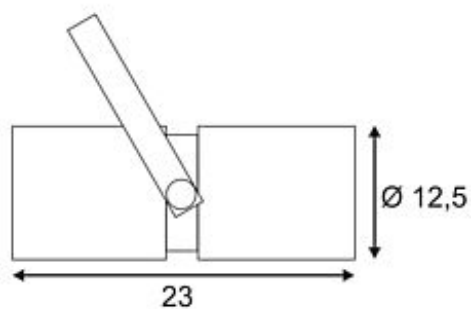

EURO SPOT G12

15°, silvergrey, 70W, incl. 3-circuit adaptor

Article number	153404
Catalogue	BIG WHITE 2015, Page 319
Type of lamp	Conventional lamp
Lamp	HQI-T / CDM-T 70W
Lampholder / Socket	G12
Number of light sources	1
Lamp included	No
Tilt range	100 Degree
Rotation range	350 Degree
Length	32 cm
Width	16.5 cm
Diameter	12.5 cm
Net weight	3.008 kg
Gross weight	3.224 kg
Voltage	230 Volt
Max. wattage	70 Watt
Protection class	I
Beam angle	15 Degree
Material	aluminium
Colour	silvergrey
Way of mounting	track system mounting
Remark 1	Conventional ballast incorporated
Remark 2	The mounted adapter is suitable for all conventional 3 circuit tracks
Remark 3	Energy labels in your language are available in the Service Area sub point Download
Energy class ballast	A3
Suitable for lamps from EEC	A
Suitable for lamps up to EEC	A+
Light distribution type 1	direct

Light distribution rotationally symmetric
type 3

Adjustable and professional high-voltage spotlight EURO SPOT G12 with suitable adaptor for the 3-circuit high-voltage track system. Designed for G12 discharge lamps, the incorporated ballast makes it suitable for 70W lamps. Furthermore, it is available in several colors and beam angles. The ballast is installed in the rear part of the cylindrical lamp head. This luminaire is compatible with bulbs of the energy classes: A - A+