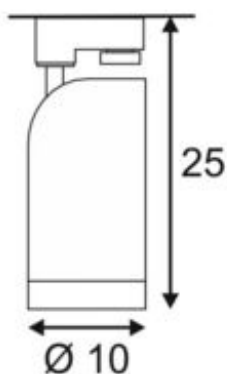

BILAS

spot for 240V 3-phase track, LED, 2700K, round, matt black, 60°, 25 W, incl. 3-phase adapter

Article number	152980
Number of light sources	1
Max. wattage	15 Watt
Lamp	COB LED module
Light distribution type 1	Direct
Light distribution type 3	rotationally symmetric
Product family	Bilas
Feed-in capability	No
Lamp included	No
Height	25 cm
Diameter	10 cm
Net weight	0.898 kg
Gross weight	1.158 kg
Voltage	230 ~50/60 Volts
Protection class	I
Beam angle	60 Degree
Material	Aluminium/glass
Colour	matt black
Way of mounting	Track mounting
Average lifespan	50000 Hours
Colour temperature	2700 Kelvin
Colour rendering index	80
Luminous flux	1000 lm
Energy efficiency class	A++
fastCalcEnabled	No
ranking	400
Catalogue page	BIG WHITE 2017: 341

The simple and elegantly shaped BILAS SPOT is equipped with an adapter for the 240V 3-phase track system and has a turning and pivoting arm that can be locked into position. Outfitted with a powerful, warm white COB LED, the spot is available in a number of colours, as well as various beam angles.