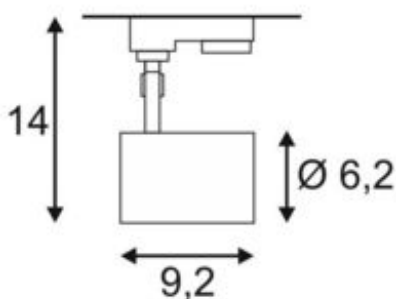

DEBASTO

spot for 240V 3-phase track, LED, 3000K, round, silver-grey, incl. 3-phase adapter

Article number	152954
Number of light sources	1
Width	9.2 cm
Max. wattage	8 Watt
Lamp	COB LED module
Light distribution type 1	Direct
Light distribution type 3	rotationally symmetric
Product family	Debasto
Feed-in capability	No
Lamp included	No
Tilt range	90 Degree
Rotation range	350 Degree
Height	14 cm
Diameter	6.2 cm
Net weight	0.313 kg
Gross weight	0.379 kg
Voltage	230 ~50 Volts
Protection class	I
Beam angle	30 Degree
Material	Aluminium
Colour	Silver-grey
Way of mounting	Track mounting
Remark 1	The mounted adapter is suitable for all conventional 3 circuit tracks
Average lifespan	30000 Hours
Colour temperature	3000 Kelvin
Colour rendering index	80
Luminous flux	360 lm
Energy efficiency class	A++
fastCalcEnabled	No

ranking	300
---------	-----

Catalogue page	BIG WHITE 2017: 333
----------------	---------------------

Adjustable LED spot DEBASTO with suitable adapter for the 240V 3-phase track system. The luminaire is made of aluminium and equipped with a dimmable Premium COB LED module.