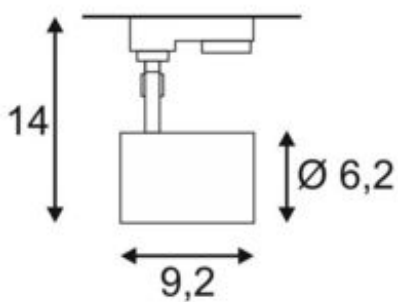

DEBASTO

spot for 240V 3-phase track, LED, 3000K, round, white, incl. 3-phase adapter

Article number	152951
Number of light sources	1
Width	9.2 cm
Max. wattage	8 Watt
Lamp	COB LED module
Light distribution type 1	Direct
Light distribution type 3	rotationally symmetric
Product family	Debasto
Feed-in capability	No
Lamp included	No
Tilt range	90 Degree
Rotation range	350 Degree
Height	14 cm
Diameter	6.2 cm
Net weight	0.326 kg
Gross weight	0.396 kg
Voltage	230 ~50 Volts
Protection class	I
Beam angle	30 Degree
Material	Aluminium
Colour	white
Way of mounting	Track mounting
Remark 1	The mounted adapter is suitable for all conventional 3 circuit tracks
Average lifespan	30000 Hours
Colour temperature	3000 Kelvin
Colour rendering index	80
Luminous flux	360 lm
Energy efficiency class	A++
fastCalcEnabled	No

ranking	300
---------	-----

Catalogue page	BIG WHITE 2017: 333
----------------	---------------------

Adjustable LED spot DEBASTO with suitable adapter for the 240V 3-phase track system. The luminaire is made of aluminium and equipped with a dimmable Premium COB LED module.