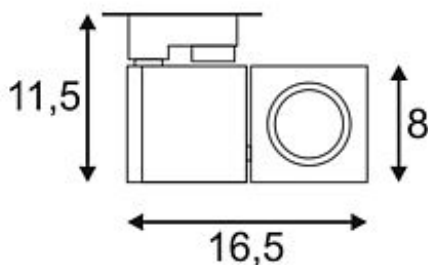

STRUCTURN LED 12W

square, silvergrey, 3000K, 60°, incl. 3-circuit adaptor

Article number	152914
Catalogue	BIG WHITE 2015, Page 323
Type of lamp	LED lamp
Lamp	COB LED 10,3W
Number of light sources	1
Lamp included	Yes
Tilt range	350 Degree
Rotation range	350 Degree
Length	16.5 cm
Width	4 cm
Height	11.5 cm
Net weight	0.49 kg
Gross weight	0.539 kg
Voltage	230 Volt
Max. wattage	12.8 Watt
Protection class	I
Beam angle	60 Degree
Material	aluminium
Colour	silvergrey
Way of mounting	track system mounting
Remark 1	The mounted adaptor is suitable for all conventional 3 circuit tracks
Remark 2	Energy labels in your language are available in the Service Area sub point Download
Average lifespan	30000 Hours
Colour temperature	3000 Kelvin
Colour rendering index	80
Luminous flux	1000 lm
Suitable for lamps from EEC	A
Suitable for lamps up to EEC	A++
Light distribution type 1	direct

Adjustable spotlight STRUCTURN with suitable adapter for the 3-circuit high-voltage track system. Designed as a visually attractive but discreet, high-performance LED spot for shops and exhibitions it features multiple beam angles and colour versions and is equipped with a high-performance COB LED chip with 1000lm luminous flux. The longevity of the module is ensured by integrating a proper heatsink into the existing design. This luminaire contains built-in LED lamps. EEK: A - A++.