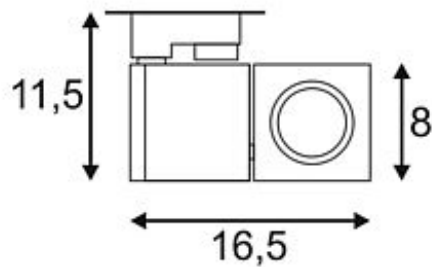

## STRUCTURN LED 12W

square, white, 3000K, 60°, incl. 3-circuit adator

Article number	152911
Catalogue	BIG WHITE 2015, Page 323
Type of lamp	LED lamp
Lamp	COB LED 10,3W
Number of light sources	1
Lamp included	Yes
Tilt range	350 Degree
Rotation range	350 Degree
Length	16.5 cm
Width	4 cm
Height	11.5 cm
Net weight	0.49 kg
Gross weight	0.539 kg
Voltage	230 Volt
Max. wattage	12.8 Watt
Protection class	I
Beam angle	60 Degree
Material	aluminium
Colour	white
Way of mounting	track system mounting
Remark 1	The mounted adapter is suitable for all conventional 3 circuit tracks
Remark 2	Energy labels in your language are available in the Service Area sub point Download
Average lifespan	30000 Hours
Colour temperature	3000 Kelvin
Colour rendering index	80
Luminous flux	1000 lm
Suitable for lamps from EEC	A
Suitable for lamps up to EEC	A++
Light distribution type 1	direct

Adjustable spotlight STRUCTURN with suitable adapter for the 3-circuit high-voltage track system. Designed as a visually attractive but discreet, high-performance LED spot for shops and exhibitions it features multiple beam angles and colour versions and is equipped with a high-performance COB LED chip with 1000lm luminous flux. The longevity of the module is ensured by integrating a proper heatsink into the existing design. This luminaire contains built-in LED lamps. EEK: A - A++. The lamps cannot be changed in the luminaire.