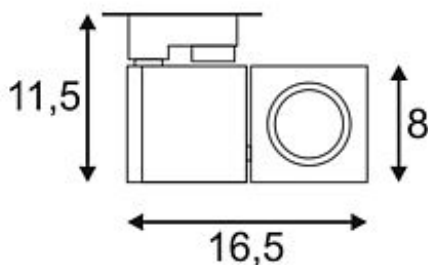

STRUCTURN LED 12W

square, silvergrey, 3000K, 38°, incl. 3-circuit adator

Article number	152904
Catalogue	BIG WHITE 2015, Page 323
Type of lamp	LED lamp
Lamp	COB LED 10,3W
Number of light sources	1
Lamp included	Yes
Tilt range	350 Degree
Rotation range	350 Degree
Length	16.5 cm
Width	4 cm
Height	11.5 cm
Net weight	0.49 kg
Gross weight	0.539 kg
Voltage	230 Volt
Max. wattage	12.8 Watt
Protection class	I
Beam angle	38 Degree
Material	aluminium
Colour	silvergrey
Way of mounting	track system mounting
Remark 1	The mounted adapter is suitable for all conventional 3 circuit tracks
Remark 2	Energy labels in your language are available in the Service Area sub point Download
Average lifespan	30000 Hours
Colour temperature	3000 Kelvin
Colour rendering index	80
Luminous flux	1000 lm
Suitable for lamps from EEC	A
Suitable for lamps up to EEC	A++
Light distribution type 1	direct

Adjustable spotlight STRUCTURN with suitable adapter for the 3-circuit high-voltage track system. Designed as a visually attractive but discreet, high-performance LED spot for shops and exhibitions it features multiple beam angles and colour versions and is equipped with a high-performance COB LED chip with 1000lm luminous flux. The longevity of the module is ensured by integrating a proper heatsink into the existing design. This luminaire contains built-in LED lamps. EEK: A - A++.