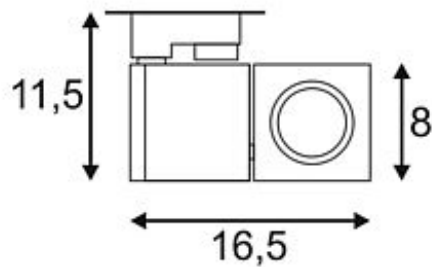

STRUCTURN LED 12W

square, black, 3000K, 38°, incl. 3-circuit adator

Article number	152900
Catalogue	BIG WHITE 2015, Page 323
Type of lamp	LED lamp
Lamp	COB LED 10,3W
Number of light sources	1
Lamp included	Yes
Tilt range	350 Degree
Rotation range	350 Degree
Length	16.5 cm
Width	4 cm
Height	11.5 cm
Net weight	0.49 kg
Gross weight	1.133 kg
Voltage	230 Volt
Max. wattage	12.8 Watt
Protection class	I
Beam angle	38 Degree
Material	aluminium
Colour	black
Way of mounting	track system mounting
Remark 1	The mounted adapter is suitable for all conventional 3 circuit tracks
Remark 2	Energy labels in your language are available in the Service Area sub point Download
Average lifespan	30000 Hours
Colour temperature	3000 Kelvin
Colour rendering index	80
Luminous flux	1000 lm
Suitable for lamps from EEC	A
Suitable for lamps up to EEC	A++
Light distribution type 1	direct

Adjustable spotlight STRUCTURN with suitable adapter for the 3-circuit high-voltage track system. Designed as a visually attractive but discreet, high-performance LED spot for shops and exhibitions it features multiple beam angles and colour versions and is equipped with a high-performance COB LED chip with 1000lm luminous flux. The longevity of the module is ensured by integrating a proper heatsink into the existing design. This luminaire contains built-in LED lamps. EEK: A - A++. The lamps cannot be changed in the luminaire.