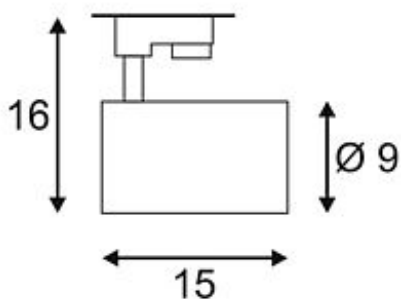

STRUCTEC LED 22W

round, white, 3000K, 60°, incl. 3-circuit adator

Article number	152831
Catalogue	BIG WHITE 2015, Page 323
Type of lamp	LED lamp
Lamp	COB LED 22W
Number of light sources	1
Lamp included	Yes
Tilt range	90 Degree
Rotation range	350 Degree
Length	15 cm
Height	16 cm
Diameter	9 cm
Net weight	1.06 kg
Gross weight	1.166 kg
Voltage	230 Volt
Max. wattage	25.6 Watt
Protection class	I
Beam angle	60 Degree
Material	aluminium
Colour	white
Way of mounting	track system mounting
Remark 1	The mounted adapter is suitable for all conventional 3 circuit tracks
Remark 2	Energy labels in your language are available in the Service Area sub point Download
Average lifespan	30000 Hours
Colour temperature	3000 Kelvin
Colour rendering index	80
Luminous flux	2325 lm
Suitable for lamps from EEC	A
Suitable for lamps up to EEC	A++
Light distribution type 1	direct

Adjustable spotlight STRUCTEC with suitable adapter for the 3-circuit high-voltage track system. Designed as a visually attractive but discreet, high-performance LED spot for shops and exhibitions it features multiple beam angles and colour versions and is equipped with a high-performance COB LED chip, with either 2300lm or 3400lm luminous flux. The longevity of the module is ensured by integrating a proper heatsink into the existing design. This luminaire contains built-in LED lamps. EEK: A - A++. The lamps cannot be changed in the luminaire.