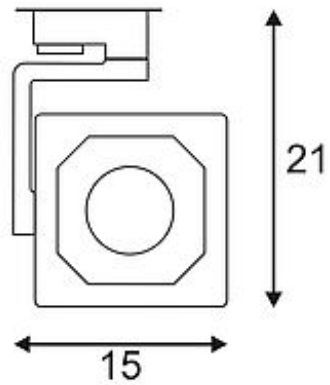

EURO CUBE DLMI Spot

silvergrey, 2000lm, 4000K, incl. 3-circuit adaptor

Article number	152734
Catalogue	BIG WHITE 2015, Page 311
Type of lamp	LED lamp
Lamp	Philips Fortimo DLMi Module
Number of light sources	1
Lamp included	Yes
Tilt range	170 Degree
Rotation range	350 Degree
Width	15 cm
Height	21 cm
Net weight	1.277 kg
Gross weight	1.5 kg
Voltage	230
Max. wattage	27 Watt
Protection class	I
Material	aluminium
Colour	silvergrey
Way of mounting	track system mounting
Remark 1	The mounted adapter is suitable for all conventional 3 circuit tracks
Remark 2	Lamp head (W / H / D): 12,5 / 12,5 / 12 cm
Remark 3	Energy labels in your language are available in the Service Area sub point Download
Average lifespan	25000 Hours
Colour temperature	4000 Kelvin
Colour rendering index	>80
Luminous flux	2000 lm
Suitable for lamps from EEC	A
Suitable for lamps up to EEC	A++
Light distribution type 1	direct

Light distribution rotationally symmetric
type 3

Adjustable spotlight EURO CUBE DLMI with suitable adapter for the 3 circuit high-voltage track system. Designed as a visually attractive but discreet high-performance LED spot for shops and exhibitions, the various housing and light colour versions of the spot feature an incorporated DLMI module from Philips with about 1100 or about 2000lm depending on the respective version. The durability of the module is ensured by integrating a proper heatsink into the existing design. This luminaire contains built-in LED lamps. EEK: A - A++. The lamps cannot be changed in the luminaire.