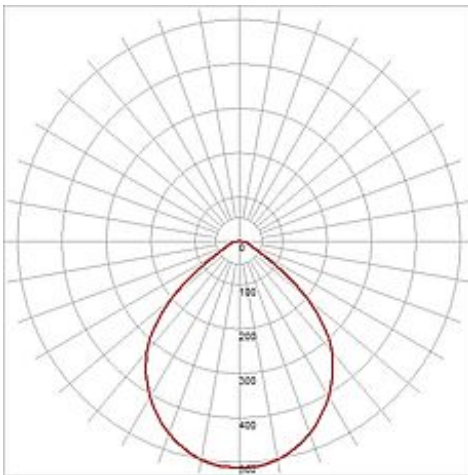

EURO CUBE DLMI Spot

silvergrey, 2000lm, 4000K, incl. 3-circuit adaptor

Article number	152734
Catalogue	BIG WHITE 2015, Page 311
Type of lamp	LED lamp
Lamp	Philips Fortimo DLMi Module
Number of light sources	1
Lamp included	Yes
Tilt range	170 Degree
Rotation range	350 Degree
Width	15 cm
Height	21 cm
Net weight	1.277 kg
Gross weight	1.5 kg
Voltage	230
Max. wattage	27 Watt
Protection class	I
Material	aluminium
Colour	silvergrey
Way of mounting	track system mounting
Remark 1	The mounted adapter is suitable for all conventional 3 circuit tracks
Remark 2	Lamp head (W / H / D): 12,5 / 12,5 / 12 cm
Remark 3	Energy labels in your language are available in the Service Area sub point Download
Average lifespan	25000 Hours
Colour temperature	4000 Kelvin
Colour rendering index	>80
Luminous flux	2000 lm
Suitable for lamps from EEC	A
Suitable for lamps up to EEC	A++
Light distribution type 1	direct

Light distribution rotationally symmetric
type 3

Adjustable spotlight EURO CUBE DLMI with suitable adapter for the 3 circuit high-voltage track system. Designed as a visually attractive but discreet high-performance LED spot for shops and exhibitions, the various housing and light colour versions of the spot feature an incorporated DLMI module from Philips with about 1100 or about 2000lm depending on the respective version. The durability of the module is ensured by integrating a proper heatsink into the existing design. This luminaire contains built-in LED lamps. EEK: A - A++. The lamps cannot be changed in the luminaire.