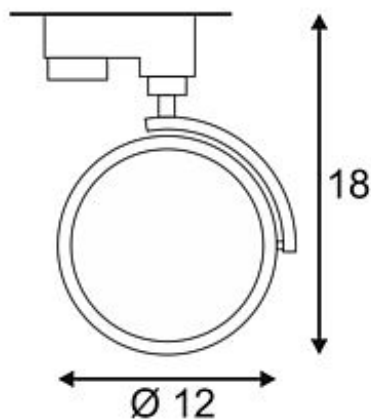

## KALU TRACK QPAR111 lamp head

black, incl. 3-circuit adator

Article number	152610
Catalogue	BIG WHITE 2015, Page 315
Type of lamp	Conventional lamp
Lamp	ES111 230V max. 75W
Lampholder / Socket	GU10
Number of light sources	1
Lamp included	No
Tilt range	90 Degree
Rotation range	350 Degree
Height	18 cm
Diameter	12 cm
Net weight	0.297 kg
Gross weight	0.617 kg
Voltage	230 Volt
Max. wattage	75 Watt
Protection class	II
Material	aluminium / plastic
Colour	black
Way of mounting	track system mounting
Remark 1	The mounted adapter is suitable for all conventional 3 circuit tracks
Remark 2	Energy labels in your language are available in the Service Area sub point Download
Suitable for lamps from EEC	E
Suitable for lamps up to EEC	A++
Light distribution type 1	direct
Light distribution type 3	rotationally symmetric

Adjustable spotlight KALU TRACK QPAR111 with suitable adaptor for the 3-circuit high-voltage track system. Conceived as an extension to the popular KALU series, this track spotlight takes on the shape of the product family. By the incorporated GU10 lamp holder, the spot is suitable to take LED and halogen ES111 lamps. To meet all lighting requirements, we alternatively offer versions with GX53 lamp holder and such with integrated Philips LED modules for both the 1- and 3-circuit track system. This luminaire is compatible with bulbs of the energy classes: E - A++