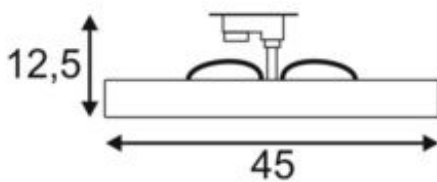

LYNAH

spot for 240V 3-phase track, double-headed, LED, 3000K, round, matt black, max. 20W, incl. 3-phase adapter

Article number	152580
Number of light sources	2
Max. wattage	20 Watt
Lamp	COB LED module
Light distribution type 3	rotationally symmetric
Light distribution type 1	Direct
Product family	Lynah
Feed-in capability	No
Lamp included	No
Length	45 cm
Width	16.2 cm
Height	12.5 cm
Net weight	1.792 kg
Gross weight	2.285 kg
Voltage	220-240 ~50/60 Volts
Protection class	I
Beam angle	14 Degree
Material	Aluminium
Colour	matt black
Way of mounting	Track mounting
Average lifespan	40000 Hours
Colour temperature	3000 Kelvin
Colour rendering index	80
Luminous flux	1320 lm
Energy efficiency class	A++
fastCalcEnabled	No
ranking	400
Catalogue page	BIG WHITE 2017: 344