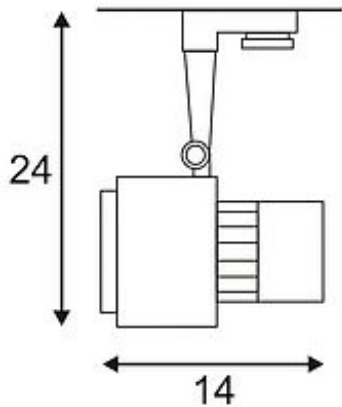

LED TRACKSPOT

silvergrey, 12x 1W, 3000K, 10°, incl. 3-circuit adaptor

Article number	152534
Type of lamp	LED lamp
Lamp	Power LED 1W
Number of light sources	12
Lamp included	Yes
Tilt range	90 Degree
Rotation range	350 Degree
Length	14 cm
Width	11 cm
Height	24 cm
Net weight	0.918 kg
Gross weight	1.145 kg
Voltage	230 Volt
Max. wattage	12 Watt
Protection class	I
Beam angle	30 Degree
Material	aluminium / plastic
Colour	silvergrey
Way of mounting	track system mounting
Remark 1	LED driver incorporated
Remark 2	The mounted adapter is suitable for all conventional 3 circuit tracks
Remark 3	Energy labels in your language are available in the Service Area sub point Download
Average lifespan	30000 Hours
Colour temperature	3000 Kelvin
Colour rendering index	>80
Luminous flux	900 lm
Suitable for lamps from EEC	A
Suitable for lamps up to EEC	A++
Light distribution type 1	direct

Light distribution
type 3

rotationally symmetric

The LED spotlight TRACKSPOT with incorporated adaptor for the 3-circuit high-voltage system can be rotated and swivelled. Equipped with twelve strong and warmwhite PowerLED, TRACKSPOT is available in different colour versions and emitting angles. This luminaire contains built-in LED lamps. EEK: A - A++. The lamps cannot be changed in the luminaire.