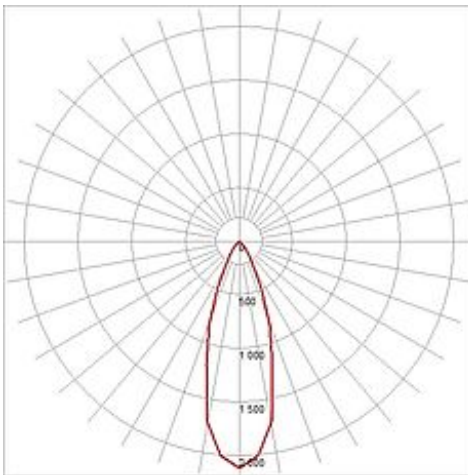

LED TRACKSPOT

silvergrey, 12x 1W, 3000K, 10°, incl. 3-circuit adaptor

Article number	152534
Type of lamp	LED lamp
Lamp	Power LED 1W
Number of light sources	12
Lamp included	Yes
Tilt range	90 Degree
Rotation range	350 Degree
Length	14 cm
Width	11 cm
Height	24 cm
Net weight	0.918 kg
Gross weight	1.145 kg
Voltage	230 Volt
Max. wattage	12 Watt
Protection class	I
Beam angle	30 Degree
Material	aluminium / plastic
Colour	silvergrey
Way of mounting	track system mounting
Remark 1	LED driver incorporated
Remark 2	The mounted adapter is suitable for all conventional 3 circuit tracks
Remark 3	Energy labels in your language are available in the Service Area sub point Download
Average lifespan	30000 Hours
Colour temperature	3000 Kelvin
Colour rendering index	>80
Luminous flux	900 lm
Suitable for lamps from EEC	A
Suitable for lamps up to EEC	A++
Light distribution type 1	direct

Light distribution
type 3

rotationally symmetric

The LED spotlight TRACKSPOT with incorporated adaptor for the 3-circuit high-voltage system can be rotated and swivelled. Equipped with twelve strong and warmwhite PowerLED, TRACKSPOT is available in different colour versions and emitting angles. This luminaire contains built-in LED lamps. EEK: A - A++. The lamps cannot be changed in the luminaire.