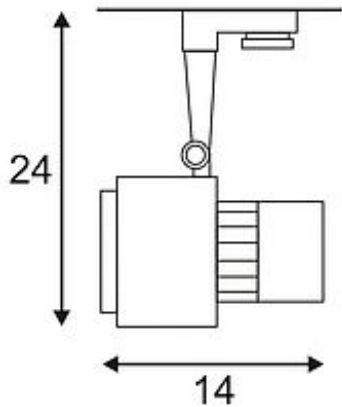

LED TRACKSPOT

white, 12x 1W, 3000K, 10°, incl. 3-circuit adaptor

Article number	152531
Type of lamp	LED lamp
Lamp	Power LED 1W
Number of light sources	12
Lamp included	Yes
Tilt range	90 Degree
Rotation range	350 Degree
Length	14 cm
Width	11 cm
Height	24 cm
Net weight	0.93 kg
Gross weight	1.154 kg
Voltage	230 Volt
Max. wattage	12 Watt
Protection class	I
Beam angle	30 Degree
Material	aluminium / plastic
Colour	white
Way of mounting	track system mounting
Remark 1	LED driver incorporated
Remark 2	The mounted adapter is suitable for all conventional 3 circuit tracks
Remark 3	Energy labels in your language are available in the Service Area sub point Download
Average lifespan	30000 Hours
Colour temperature	3000 Kelvin
Colour rendering index	>80
Luminous flux	900 lm
Suitable for lamps from EEC	A
Suitable for lamps up to EEC	A++
Light distribution type 1	direct

Light distribution
type 3

rotationally symmetric

The LED spotlight TRACKSPOT with incorporated adaptor for the 3-circuit high-voltage system can be rotated and swivelled. Equipped with twelve strong and warmwhite PowerLED, TRACKSPOT is available in different colour versions and emitting angles. This luminaire contains built-in LED lamps. EEK: A - A++. The lamps cannot be changed in the luminaire.