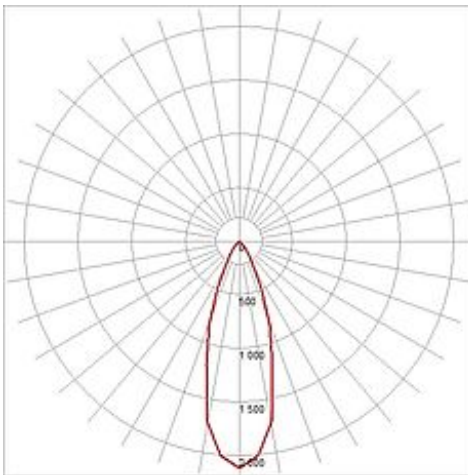

LED TRACKSPOT

white, 12x 1W, 3000K, 10°, incl. 3-circuit adaptor

Article number	152531
Type of lamp	LED lamp
Lamp	Power LED 1W
Number of light sources	12
Lamp included	Yes
Tilt range	90 Degree
Rotation range	350 Degree
Length	14 cm
Width	11 cm
Height	24 cm
Net weight	0.93 kg
Gross weight	1.154 kg
Voltage	230 Volt
Max. wattage	12 Watt
Protection class	I
Beam angle	30 Degree
Material	aluminium / plastic
Colour	white
Way of mounting	track system mounting
Remark 1	LED driver incorporated
Remark 2	The mounted adapter is suitable for all conventional 3 circuit tracks
Remark 3	Energy labels in your language are available in the Service Area sub point Download
Average lifespan	30000 Hours
Colour temperature	3000 Kelvin
Colour rendering index	>80
Luminous flux	900 lm
Suitable for lamps from EEC	A
Suitable for lamps up to EEC	A++
Light distribution type 1	direct

Light distribution
type 3

rotationally symmetric

The LED spotlight TRACKSPOT with incorporated adaptor for the 3-circuit high-voltage system can be rotated and swivelled. Equipped with twelve strong and warmwhite PowerLED, TRACKSPOT is available in different colour versions and emitting angles. This luminaire contains built-in LED lamps. EEK: A - A++. The lamps cannot be changed in the luminaire.