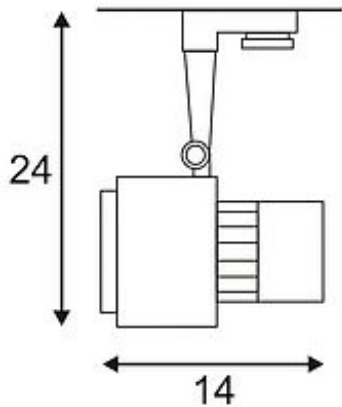

LED TRACKSPOT

black, 12x 1W, 3000K, 10°, incl. 3-circuit adaptor

Article number	152530
Type of lamp	LED lamp
Lamp	Power LED 1W
Number of light sources	12
Lamp included	Yes
Tilt range	90 Degree
Rotation range	350 Degree
Length	14 cm
Width	11 cm
Height	24 cm
Net weight	0.92 kg
Gross weight	1.161 kg
Voltage	230 Volt
Max. wattage	12 Watt
Protection class	I
Beam angle	30 Degree
Material	aluminium / plastic
Colour	black
Way of mounting	track system mounting
Remark 1	LED driver incorporated
Remark 2	The mounted adapter is suitable for all conventional 3 circuit tracks
Remark 3	Energy labels in your language are available in the Service Area sub point Download
Average lifespan	30000 Hours
Colour temperature	3000 Kelvin
Colour rendering index	>80
Luminous flux	900 lm
Suitable for lamps from EEC	A
Suitable for lamps up to EEC	A++
Light distribution type 1	direct

Light distribution
type 3

rotationally symmetric

The LED spotlight TRACKSPOT with incorporated adaptor for the 3-circuit high-voltage system can be rotated and swivelled. Equipped with twelve strong and warmwhite PowerLED, TRACKSPOT is available in different colour versions and emitting angles. This luminaire contains built-in LED lamps. EEK: A - A++. The lamps cannot be changed in the luminaire.