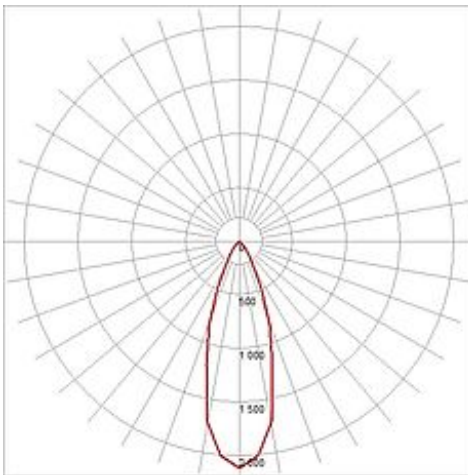

LED TRACKSPOT

black, 12x 1W, 3000K, 10°, incl. 3-circuit adaptor

Article number	152530
Type of lamp	LED lamp
Lamp	Power LED 1W
Number of light sources	12
Lamp included	Yes
Tilt range	90 Degree
Rotation range	350 Degree
Length	14 cm
Width	11 cm
Height	24 cm
Net weight	0.92 kg
Gross weight	1.161 kg
Voltage	230 Volt
Max. wattage	12 Watt
Protection class	I
Beam angle	30 Degree
Material	aluminium / plastic
Colour	black
Way of mounting	track system mounting
Remark 1	LED driver incorporated
Remark 2	The mounted adapter is suitable for all conventional 3 circuit tracks
Remark 3	Energy labels in your language are available in the Service Area sub point Download
Average lifespan	30000 Hours
Colour temperature	3000 Kelvin
Colour rendering index	>80
Luminous flux	900 lm
Suitable for lamps from EEC	A
Suitable for lamps up to EEC	A++
Light distribution type 1	direct

Light distribution
type 3

rotationally symmetric

The LED spotlight TRACKSPOT with incorporated adaptor for the 3-circuit high-voltage system can be rotated and swivelled. Equipped with twelve strong and warmwhite PowerLED, TRACKSPOT is available in different colour versions and emitting angles. This luminaire contains built-in LED lamps. EEK: A - A++. The lamps cannot be changed in the luminaire.