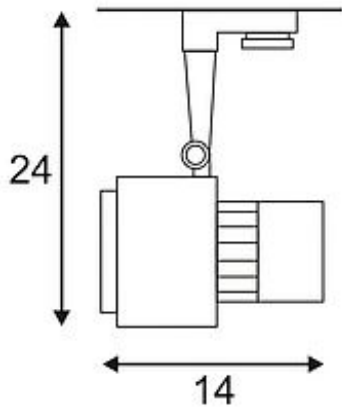

## LED TRACKSPOT

silvergrey, 12x 1W, 3000K, 10°, incl. 3-circuit adaptor

Article number	152524
Type of lamp	LED lamp
Lamp	Power LED 1W
Number of light sources	12
Lamp included	Yes
Tilt range	90 Degree
Rotation range	350 Degree
Length	14 cm
Width	11 cm
Height	24 cm
Net weight	0.915 kg
Gross weight	1.164 kg
Voltage	230 Volt
Max. wattage	12 Watt
Protection class	I
Beam angle	10 Degree
Material	aluminium / plastic
Colour	silvergrey
Way of mounting	track system mounting
Remark 1	LED driver incorporated
Remark 2	The mounted adapter is suitable for all conventional 3 circuit tracks
Remark 3	Energy labels in your language are available in the Service Area sub point Download
Average lifespan	30000 Hours
Colour temperature	3000 Kelvin
Colour rendering index	>80
Luminous flux	900 lm
Suitable for lamps from EEC	A
Suitable for lamps up to EEC	A++
Light distribution type 1	direct

Light distribution  
type 3

rotationally symmetric

The LED spotlight TRACKSPOT with incorporated adaptor for the 3-circuit high-voltage system can be rotated and swivelled. Equipped with twelve strong and warmwhite PowerLED, TRACKSPOT is available in different colour versions and emitting angles. This luminaire contains built-in LED lamps. EEK: A - A++. The lamps cannot be changed in the luminaire.