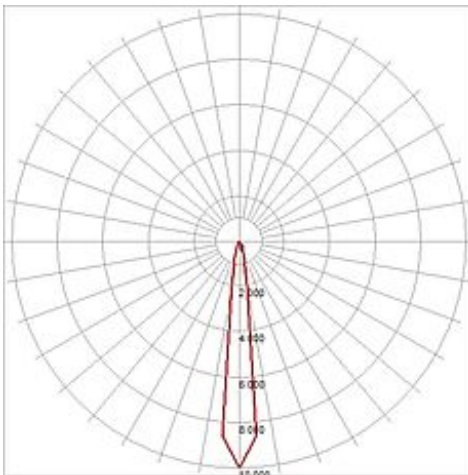

## LED TRACKSPOT

silvergrey, 12x 1W, 3000K, 10°, incl. 3-circuit adaptor

Article number	152524
Type of lamp	LED lamp
Lamp	Power LED 1W
Number of light sources	12
Lamp included	Yes
Tilt range	90 Degree
Rotation range	350 Degree
Length	14 cm
Width	11 cm
Height	24 cm
Net weight	0.915 kg
Gross weight	1.164 kg
Voltage	230 Volt
Max. wattage	12 Watt
Protection class	I
Beam angle	10 Degree
Material	aluminium / plastic
Colour	silvergrey
Way of mounting	track system mounting
Remark 1	LED driver incorporated
Remark 2	The mounted adapter is suitable for all conventional 3 circuit tracks
Remark 3	Energy labels in your language are available in the Service Area sub point Download
Average lifespan	30000 Hours
Colour temperature	3000 Kelvin
Colour rendering index	>80
Luminous flux	900 lm
Suitable for lamps from EEC	A
Suitable for lamps up to EEC	A++
Light distribution type 1	direct

Light distribution  
type 3

rotationally symmetric

The LED spotlight TRACKSPOT with incorporated adaptor for the 3-circuit high-voltage system can be rotated and swivelled. Equipped with twelve strong and warmwhite PowerLED, TRACKSPOT is available in different colour versions and emitting angles. This luminaire contains built-in LED lamps. EEK: A - A++. The lamps cannot be changed in the luminaire.