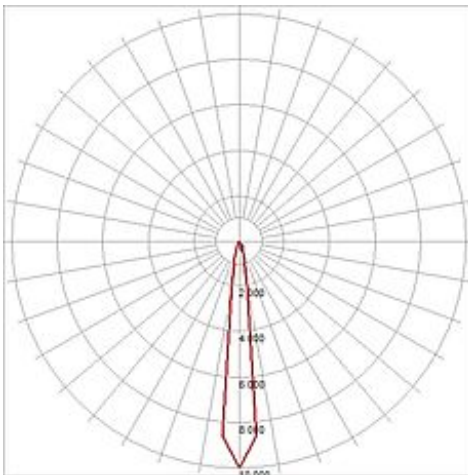

## LED TRACKSPOT

white, 12x 1W, 3000K, 10°, incl. 3-circuit adaptor

Article number	152521
Type of lamp	LED lamp
Lamp	Power LED 1W
Number of light sources	12
Lamp included	Yes
Tilt range	90 Degree
Rotation range	350 Degree
Length	14 cm
Width	11 cm
Height	24 cm
Net weight	0.93 kg
Gross weight	0.559 kg
Voltage	230 Volt
Max. wattage	12 Watt
Protection class	I
Beam angle	10 Degree
Material	aluminium / plastic
Colour	white
Way of mounting	track system mounting
Remark 1	LED driver incorporated
Remark 2	The mounted adapter is suitable for all conventional 3 circuit tracks
Remark 3	Energy labels in your language are available in the Service Area sub point Download
Average lifespan	30000 Hours
Colour temperature	3000 Kelvin
Colour rendering index	>80
Luminous flux	900 lm
Suitable for lamps from EEC	A
Suitable for lamps up to EEC	A++
Light distribution type 1	direct

Light distribution  
type 3

rotationally symmetric

The LED spotlight TRACKSPOT with incorporated adaptor for the 3-circuit high-voltage system can be rotated and swivelled. Equipped with twelve strong and warmwhite PowerLED, TRACKSPOT is available in different colour versions and emitting angles. This luminaire contains built-in LED lamps. EEK: A - A++. The lamps cannot be changed in the luminaire.