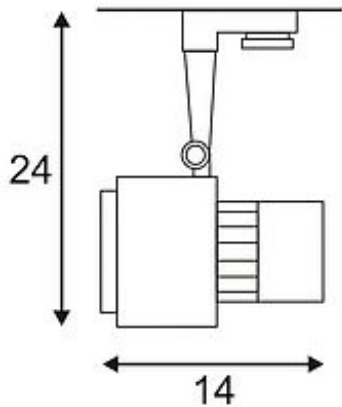

## LED TRACKSPOT

white, 12x 1W, 3000K, 10°, incl. 3-circuit adaptor

Article number	152521
Type of lamp	LED lamp
Lamp	Power LED 1W
Number of light sources	12
Lamp included	Yes
Tilt range	90 Degree
Rotation range	350 Degree
Length	14 cm
Width	11 cm
Height	24 cm
Net weight	0.93 kg
Gross weight	0.559 kg
Voltage	230 Volt
Max. wattage	12 Watt
Protection class	I
Beam angle	10 Degree
Material	aluminium / plastic
Colour	white
Way of mounting	track system mounting
Remark 1	LED driver incorporated
Remark 2	The mounted adapter is suitable for all conventional 3 circuit tracks
Remark 3	Energy labels in your language are available in the Service Area sub point Download
Average lifespan	30000 Hours
Colour temperature	3000 Kelvin
Colour rendering index	>80
Luminous flux	900 lm
Suitable for lamps from EEC	A
Suitable for lamps up to EEC	A++
Light distribution type 1	direct

Light distribution  
type 3

rotationally symmetric

The LED spotlight TRACKSPOT with incorporated adaptor for the 3-circuit high-voltage system can be rotated and swivelled. Equipped with twelve strong and warmwhite PowerLED, TRACKSPOT is available in different colour versions and emitting angles. This luminaire contains built-in LED lamps. EEK: A - A++. The lamps cannot be changed in the luminaire.