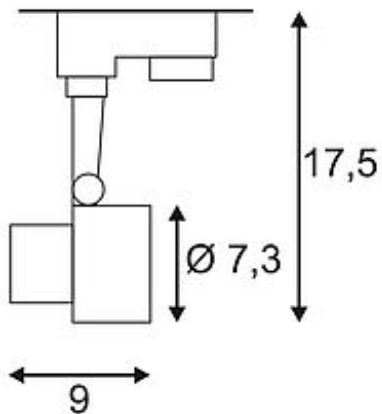

LED TRACKSPOT

black, 3x 3W, 3000K, 10°, incl. 3-circuit adaptor

Article number	152510
Type of lamp	LED lamp
Lamp	Power LED 3W
Number of light sources	3
Lamp included	Yes
Tilt range	90 Degree
Rotation range	350 Degree
Length	9 cm
Width	7.3 cm
Height	17.5 cm
Net weight	0.45 kg
Gross weight	0.581 kg
Voltage	230 Volt
Max. wattage	9 Watt
Protection class	I
Beam angle	30 Degree
Material	aluminium / plastic
Colour	black
Way of mounting	track system mounting
Remark 1	LED driver incorporated
Remark 2	The mounted adapter is suitable for all conventional 3 circuit tracks
Remark 3	Energy labels in your language are available in the Service Area sub point Download
Average lifespan	30000 Hours
Colour temperature	3000 Kelvin
Colour rendering index	>80
Luminous flux	410 lm
Suitable for lamps from EEC	A
Suitable for lamps up to EEC	A++
Light distribution type 1	direct

Light distribution
type 3

rotationally symmetric

The LED spotlight TRACKSPOT with incorporated adaptor for the 3-circuit high-voltage system can be rotated and swivelled. Equipped with three strong and warmwhite PowerLED, TRACKSPOT is available in different colour versions and emitting angles. This luminaire contains built-in LED lamps. EEK: A - A++. The lamps cannot be changed in the luminaire.