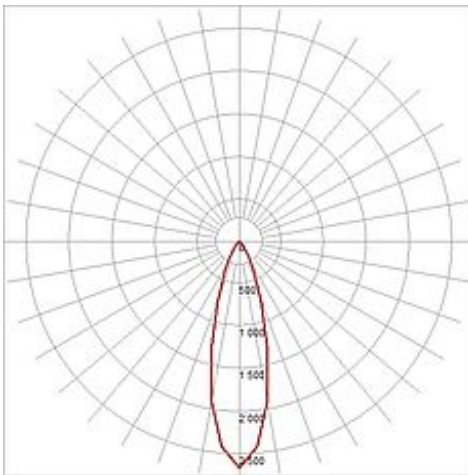

LED TRACKSPOT

black, 3x 3W, 3000K, 10°, incl. 3-circuit adaptor

Article number	152510
Type of lamp	LED lamp
Lamp	Power LED 3W
Number of light sources	3
Lamp included	Yes
Tilt range	90 Degree
Rotation range	350 Degree
Length	9 cm
Width	7.3 cm
Height	17.5 cm
Net weight	0.45 kg
Gross weight	0.581 kg
Voltage	230 Volt
Max. wattage	9 Watt
Protection class	I
Beam angle	30 Degree
Material	aluminium / plastic
Colour	black
Way of mounting	track system mounting
Remark 1	LED driver incorporated
Remark 2	The mounted adapter is suitable for all conventional 3 circuit tracks
Remark 3	Energy labels in your language are available in the Service Area sub point Download
Average lifespan	30000 Hours
Colour temperature	3000 Kelvin
Colour rendering index	>80
Luminous flux	410 lm
Suitable for lamps from EEC	A
Suitable for lamps up to EEC	A++
Light distribution type 1	direct

Light distribution
type 3

rotationally symmetric

The LED spotlight TRACKSPOT with incorporated adaptor for the 3-circuit high-voltage system can be rotated and swivelled. Equipped with three strong and warmwhite PowerLED, TRACKSPOT is available in different colour versions and emitting angles. This luminaire contains built-in LED lamps. EEK: A - A++. The lamps cannot be changed in the luminaire.