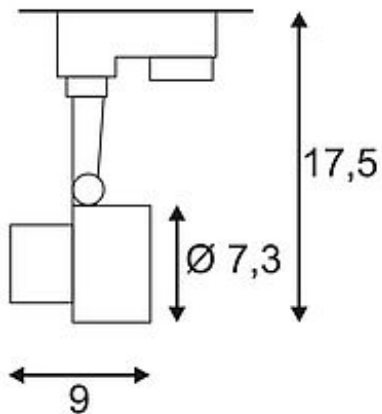

LED TRACKSPOT

black, 3x 3W, 3000K, 10°, incl. 3-circuit adaptor

Article number	152500
Type of lamp	LED lamp
Lamp	Power LED 3W
Number of light sources	3
Lamp included	Yes
Tilt range	90 Degree
Rotation range	350 Degree
Length	9 cm
Width	7.3 cm
Height	17.5 cm
Net weight	0.454 kg
Gross weight	1.392 kg
Voltage	230 Volt
Max. wattage	9 Watt
Protection class	I
Beam angle	10 Degree
Material	aluminium / plastic
Colour	black
Way of mounting	track system mounting
Remark 1	LED driver incorporated
Remark 2	The mounted adapter is suitable for all conventional 3 circuit tracks
Remark 3	Energy labels in your language are available in the Service Area sub point Download
Average lifespan	30000 Hours
Colour temperature	3000 Kelvin
Colour rendering index	>80
Luminous flux	410 lm
Suitable for lamps from EEC	A
Suitable for lamps up to EEC	A++
Light distribution type 1	direct

Light distribution
type 3

rotationally symmetric

The LED spotlight TRACKSPOT with incorporated adaptor for the 3-circuit high-voltage system can be rotated and swivelled. Equipped with three strong and warmwhite PowerLED, TRACKSPOT is available in different colour versions and emitting angles. This luminaire contains built-in LED lamps. EEK: A - A++. The lamps cannot be changed in the luminaire.