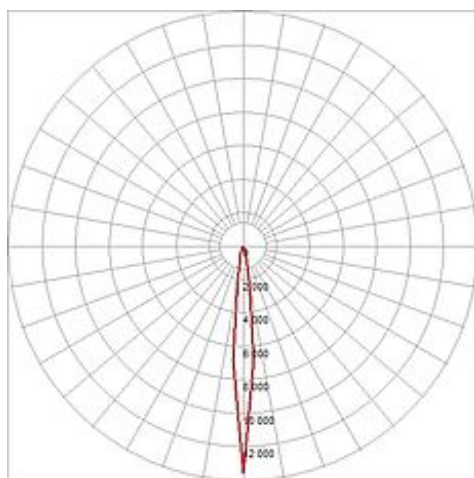

LED TRACKSPOT

black, 3x 3W, 3000K, 10°, incl. 3-circuit adaptor

Article number	152500
Type of lamp	LED lamp
Lamp	Power LED 3W
Number of light sources	3
Lamp included	Yes
Tilt range	90 Degree
Rotation range	350 Degree
Length	9 cm
Width	7.3 cm
Height	17.5 cm
Net weight	0.454 kg
Gross weight	1.392 kg
Voltage	230 Volt
Max. wattage	9 Watt
Protection class	I
Beam angle	10 Degree
Material	aluminium / plastic
Colour	black
Way of mounting	track system mounting
Remark 1	LED driver incorporated
Remark 2	The mounted adapter is suitable for all conventional 3 circuit tracks
Remark 3	Energy labels in your language are available in the Service Area sub point Download
Average lifespan	30000 Hours
Colour temperature	3000 Kelvin
Colour rendering index	>80
Luminous flux	410 lm
Suitable for lamps from EEC	A
Suitable for lamps up to EEC	A++
Light distribution type 1	direct

Light distribution
type 3

rotationally symmetric

The LED spotlight TRACKSPOT with incorporated adaptor for the 3-circuit high-voltage system can be rotated and swivelled. Equipped with three strong and warmwhite PowerLED, TRACKSPOT is available in different colour versions and emitting angles. This luminaire contains built-in LED lamps. EEK: A - A++. The lamps cannot be changed in the luminaire.