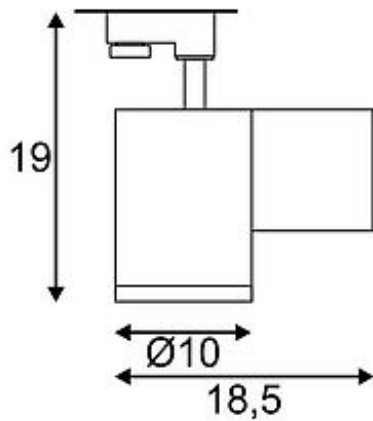

ENOLA_C 18 SPOT

round, silvergrey, 18W, 3000K, 35°, incl. 3-circuit adaptor

Article number	152464
Catalogue	BIG WHITE 2015, Page 313
Type of lamp	LED lamp
Lamp	planar LED 18W
Number of light sources	1
Lamp included	Yes
Tilt range	90 Degree
Rotation range	350 Degree
Length	22.2 cm
Width	16 cm
Height	15.5 cm
Net weight	1.044 kg
Gross weight	1.273 kg
Voltage	230 Volt
Max. wattage	20.5 Watt
Protection class	I
Beam angle	35 Degree
Material	aluminium
Colour	silvergrey
Way of mounting	track system mounting
Remark 1	The mounted adaptor is suitable for all conventional 3 circuit tracks
Remark 2	LED driver incorporated
Remark 3	Energy labels in your language are available in the Service Area sub point Download
Average lifespan	40000 Hours
Colour temperature	3000 Kelvin
Colour rendering index	>80
Luminous flux	1550 lm
Suitable for lamps from EEC	A
Suitable for lamps up to EEC	A++

Light distribution
type 1

direct

Light distribution
type 3

rotationally symmetric

Adjustable high-voltage LED spotlight ENOLA_C18 with suitable adapter for the 3 circuit high voltage track system. Equipped with a warm white high-performance 18W COB LED, the spotlight is available in several colours and beam angles. As an accessory for the cylindrical spot we additionally offer decorative rings with textured glass diffusers. This luminaire contains built-in LED lamps. EEK: A - A++. The lamps cannot be changed in the luminaire.