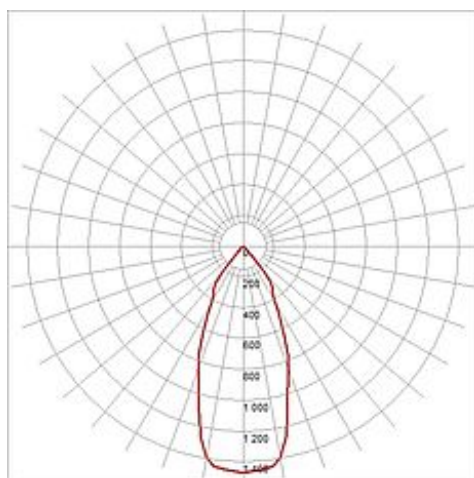

ENOLA_C 18 SPOT

round, silvergrey, 18W, 3000K, 35°, incl. 3-circuit adaptor

Article number	152464
Catalogue	BIG WHITE 2015, Page 313
Type of lamp	LED lamp
Lamp	planar LED 18W
Number of light sources	1
Lamp included	Yes
Tilt range	90 Degree
Rotation range	350 Degree
Length	22.2 cm
Width	16 cm
Height	15.5 cm
Net weight	1.044 kg
Gross weight	1.273 kg
Voltage	230 Volt
Max. wattage	20.5 Watt
Protection class	I
Beam angle	35 Degree
Material	aluminium
Colour	silvergrey
Way of mounting	track system mounting
Remark 1	The mounted adaptor is suitable for all conventional 3 circuit tracks
Remark 2	LED driver incorporated
Remark 3	Energy labels in your language are available in the Service Area sub point Download
Average lifespan	40000 Hours
Colour temperature	3000 Kelvin
Colour rendering index	>80
Luminous flux	1550 lm
Suitable for lamps from EEC	A
Suitable for lamps up to EEC	A++

Light distribution
type 1

direct

Light distribution
type 3

rotationally symmetric

Adjustable high-voltage LED spotlight ENOLA_C18 with suitable adapter for the 3 circuit high voltage track system. Equipped with a warm white high-performance 18W COB LED, the spotlight is available in several colours and beam angles. As an accessory for the cylindrical spot we additionally offer decorative rings with textured glass diffusers. This luminaire contains built-in LED lamps. EEK: A - A++. The lamps cannot be changed in the luminaire.