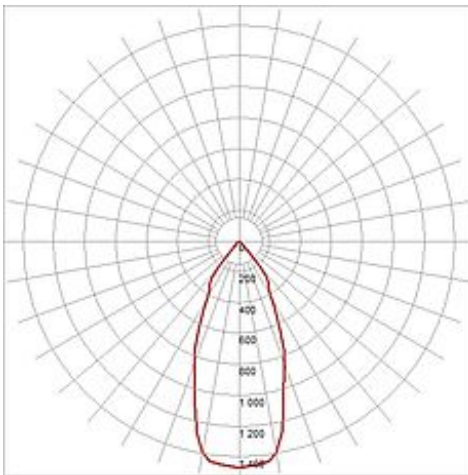

## ENOLA\_C 18 SPOT

round, white, 18W, 3000K, 35°, incl. 3-circuit adaptor

Article number	152461
Catalogue	BIG WHITE 2015, Page 313
Type of lamp	LED lamp
Lamp	planar LED 18W
Number of light sources	1
Lamp included	Yes
Tilt range	90 Degree
Rotation range	350 Degree
Length	22.2 cm
Width	16 cm
Height	15.5 cm
Net weight	1.048 kg
Gross weight	0.043 kg
Voltage	230 Volt
Max. wattage	20.5 Watt
Protection class	I
Beam angle	35 Degree
Material	aluminium
Colour	white
Way of mounting	track system mounting
Remark 1	The mounted adaptor is suitable for all conventional 3 circuit tracks
Remark 2	LED driver incorporated
Remark 3	Energy labels in your language are available in the Service Area sub point Download
Average lifespan	40000 Hours
Colour temperature	3000 Kelvin
Colour rendering index	>80
Luminous flux	1550 lm
Suitable for lamps from EEC	A
Suitable for lamps up to EEC	A++

Light distribution  
type 1

direct

Light distribution  
type 3

rotationally symmetric

Adjustable high-voltage LED spotlight ENOLA\_C18 with suitable adapter for the 3 circuit high voltage track system. Equipped with a warm white high-performance 18W COB LED, the spotlight is available in several colours and beam angles. As an accessory for the cylindrical spot we additionally offer decorative rings with textured glass diffusers. This luminaire contains built-in LED lamps. EEK: A - A++. The lamps cannot be changed in the luminaire.