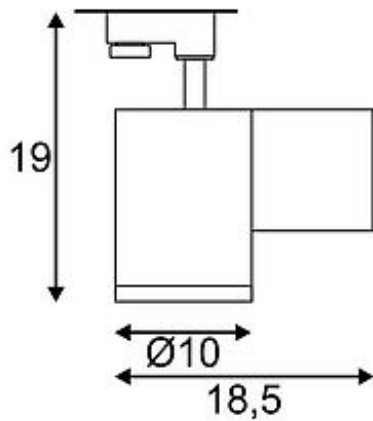

## ENOLA\_C 18 SPOT

round, white, 18W, 3000K, 35°, incl. 3-circuit adaptor

Article number	152461
Catalogue	BIG WHITE 2015, Page 313
Type of lamp	LED lamp
Lamp	planar LED 18W
Number of light sources	1
Lamp included	Yes
Tilt range	90 Degree
Rotation range	350 Degree
Length	22.2 cm
Width	16 cm
Height	15.5 cm
Net weight	1.048 kg
Gross weight	0.043 kg
Voltage	230 Volt
Max. wattage	20.5 Watt
Protection class	I
Beam angle	35 Degree
Material	aluminium
Colour	white
Way of mounting	track system mounting
Remark 1	The mounted adaptor is suitable for all conventional 3 circuit tracks
Remark 2	LED driver incorporated
Remark 3	Energy labels in your language are available in the Service Area sub point Download
Average lifespan	40000 Hours
Colour temperature	3000 Kelvin
Colour rendering index	>80
Luminous flux	1550 lm
Suitable for lamps from EEC	A
Suitable for lamps up to EEC	A++

Light distribution  
type 1

direct

Light distribution  
type 3

rotationally symmetric

Adjustable high-voltage LED spotlight ENOLA\_C18 with suitable adapter for the 3 circuit high voltage track system. Equipped with a warm white high-performance 18W COB LED, the spotlight is available in several colours and beam angles. As an accessory for the cylindrical spot we additionally offer decorative rings with textured glass diffusers. This luminaire contains built-in LED lamps. EEK: A - A++. The lamps cannot be changed in the luminaire.