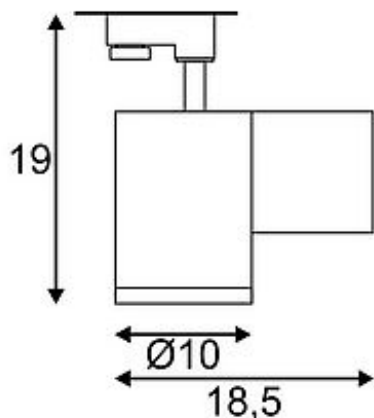

ENOLA_C 18 SPOT

round, black 18W, 3000K, 35°, incl. 3-circuit adaptor

Article number	152460
Catalogue	BIG WHITE 2015, Page 313
Type of lamp	LED lamp
Lamp	planar LED 18W
Number of light sources	1
Lamp included	Yes
Tilt range	90 Degree
Rotation range	350 Degree
Length	22.2 cm
Width	16 cm
Height	15.5 cm
Net weight	0.943 kg
Gross weight	0.045 kg
Voltage	230 Volt
Max. wattage	20.5 Watt
Protection class	I
Beam angle	35 Degree
Material	aluminium
Colour	black
Way of mounting	track system mounting
Remark 1	The mounted adaptor is suitable for all conventional 3 circuit tracks
Remark 2	LED driver incorporated
Remark 3	Energy labels in your language are available in the Service Area sub point Download
Average lifespan	40000 Hours
Colour temperature	3000 Kelvin
Colour rendering index	>80
Luminous flux	1550 lm
Suitable for lamps from EEC	A
Suitable for lamps up to EEC	A++

Light distribution
type 1

direct

Light distribution
type 3

rotationally symmetric

Adjustable high-voltage LED spotlight ENOLA_C18 with suitable adapter for the 3 circuit high voltage track system. Equipped with a warm white high-performance 18W COB LED, the spotlight is available in several colours and beam angles. As an accessory for the cylindrical spot we additionally offer decorative rings with textured glass diffusers. This luminaire contains built-in LED lamps. EEK: A - A++. The lamps cannot be changed in the luminaire.