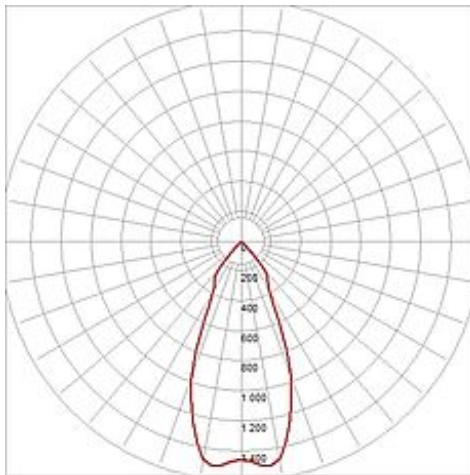

ENOLA_C 18 SPOT

round, black 18W, 3000K, 35°, incl. 3-circuit adaptor

Article number	152460
Catalogue	BIG WHITE 2015, Page 313
Type of lamp	LED lamp
Lamp	planar LED 18W
Number of light sources	1
Lamp included	Yes
Tilt range	90 Degree
Rotation range	350 Degree
Length	22.2 cm
Width	16 cm
Height	15.5 cm
Net weight	0.943 kg
Gross weight	0.045 kg
Voltage	230 Volt
Max. wattage	20.5 Watt
Protection class	I
Beam angle	35 Degree
Material	aluminium
Colour	black
Way of mounting	track system mounting
Remark 1	The mounted adaptor is suitable for all conventional 3 circuit tracks
Remark 2	LED driver incorporated
Remark 3	Energy labels in your language are available in the Service Area sub point Download
Average lifespan	40000 Hours
Colour temperature	3000 Kelvin
Colour rendering index	>80
Luminous flux	1550 lm
Suitable for lamps from EEC	A
Suitable for lamps up to EEC	A++

Light distribution
type 1

direct

Light distribution
type 3

rotationally symmetric

Adjustable high-voltage LED spotlight ENOLA_C18 with suitable adapter for the 3 circuit high voltage track system. Equipped with a warm white high-performance 18W COB LED, the spotlight is available in several colours and beam angles. As an accessory for the cylindrical spot we additionally offer decorative rings with textured glass diffusers. This luminaire contains built-in LED lamps. EEK: A - A++. The lamps cannot be changed in the luminaire.