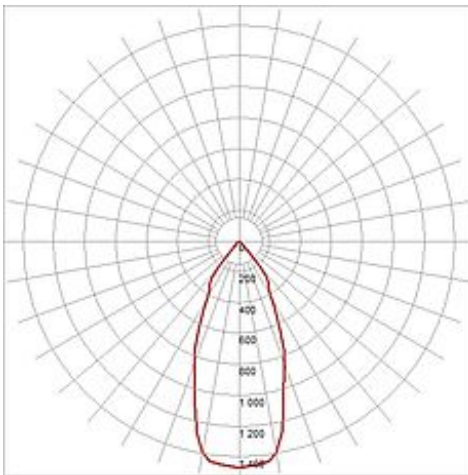

## ENOLA\_C 9 SPOT

round, silvergrey, 9W, 3000K, 35°, incl. 3-circuit adaptor

Article number	152424
Catalogue	BIG WHITE 2015, Page 313
Type of lamp	LED lamp
Lamp	planar LED 9W
Number of light sources	1
Lamp included	Yes
Tilt range	90 Degree
Rotation range	350 Degree
Width	10.7 cm
Height	17.3 cm
Diameter	10 cm
Net weight	0.678 kg
Gross weight	0.927 kg
Voltage	230 Volt
Max. wattage	11.2 Watt
Protection class	I
Beam angle	35 Degree
Material	aluminium
Colour	silvergrey
Way of mounting	track system mounting
Remark 1	The mounted adaptor is suitable for all conventional 3 circuit tracks
Remark 2	LED driver incorporated
Remark 3	Energy labels in your language are available in the Service Area sub point Download
Average lifespan	40000 Hours
Colour temperature	3000 Kelvin
Colour rendering index	>80
Luminous flux	750 lm
Suitable for lamps from EEC	A
Suitable for lamps up to EEC	A++