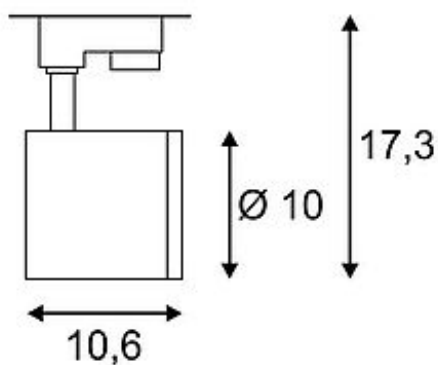

## ENOLA\_C 9 SPOT

round, silvergrey, 9W, 3000K, 35°, incl. 3-circuit adaptor

Article number	152424
Catalogue	BIG WHITE 2015, Page 313
Type of lamp	LED lamp
Lamp	planar LED 9W
Number of light sources	1
Lamp included	Yes
Tilt range	90 Degree
Rotation range	350 Degree
Width	10.7 cm
Height	17.3 cm
Diameter	10 cm
Net weight	0.678 kg
Gross weight	0.927 kg
Voltage	230 Volt
Max. wattage	11.2 Watt
Protection class	I
Beam angle	35 Degree
Material	aluminium
Colour	silvergrey
Way of mounting	track system mounting
Remark 1	The mounted adaptor is suitable for all conventional 3 circuit tracks
Remark 2	LED driver incorporated
Remark 3	Energy labels in your language are available in the Service Area sub point Download
Average lifespan	40000 Hours
Colour temperature	3000 Kelvin
Colour rendering index	>80
Luminous flux	750 lm
Suitable for lamps from EEC	A
Suitable for lamps up to EEC	A++

Light distribution  
type 1

direct

Light distribution  
type 3

rotationally symmetric

Adjustable high-voltage LED spotlight ENOLA\_C9 with suitable adapter for the 3 circuit high voltage track system. Equipped with a warm white high-performance COB LED, the spotlight is available in several colours and beam angles. As an accessory for the cylindrical spot we additionally offer decorative rings with textured glass diffusers. This luminaire contains built-in LED lamps. EEK: A - A++. The lamps cannot be changed in the luminaire.