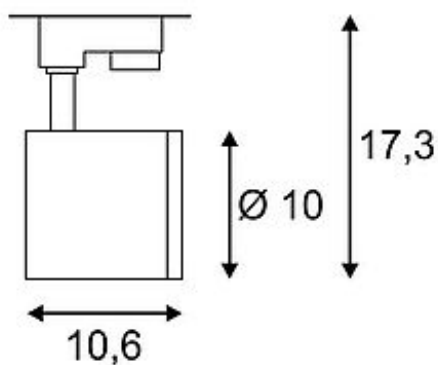

## ENOLA\_C 9 SPOT

round, white, 9W, 3000K, 35°, incl. 3-circuit adaptor

Article number	152421
Catalogue	BIG WHITE 2015, Page 313
Type of lamp	LED lamp
Lamp	planar LED 9W
Number of light sources	1
Lamp included	Yes
Tilt range	90 Degree
Rotation range	350 Degree
Width	10.7 cm
Height	17.3 cm
Diameter	10 cm
Net weight	0.683 kg
Gross weight	0.548 kg
Voltage	230 Volt
Max. wattage	11.2 Watt
Protection class	I
Beam angle	35 Degree
Material	aluminium
Colour	white
Way of mounting	track system mounting
Remark 1	The mounted adaptor is suitable for all conventional 3 circuit tracks
Remark 2	LED driver incorporated
Remark 3	Energy labels in your language are available in the Service Area sub point Download
Average lifespan	40000 Hours
Colour temperature	3000 Kelvin
Colour rendering index	>80
Luminous flux	750 lm
Suitable for lamps from EEC	A
Suitable for lamps up to EEC	A++

Light distribution  
type 1

direct

Light distribution  
type 3

rotationally symmetric

Adjustable high-voltage LED spotlight ENOLA\_C9 with suitable adapter for the 3 circuit high voltage track system. Equipped with a warm white high-performance COB LED, the spotlight is available in several colours and beam angles. As an accessory for the cylindrical spot we additionally offer decorative rings with textured glass diffusers. This luminaire contains built-in LED lamps. EEK: A - A++. The lamps cannot be changed in the luminaire.