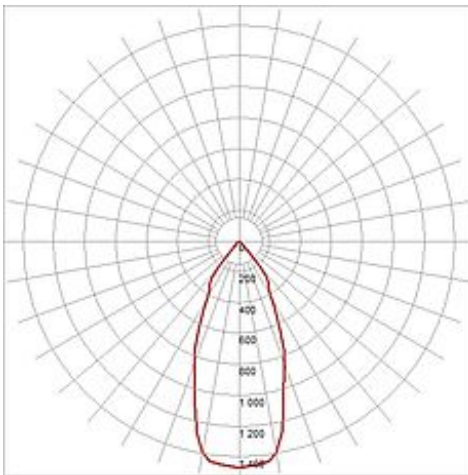

## ENOLA\_C 9 SPOT

round, white, 9W, 3000K, 35°, incl. 3-circuit adaptor

Article number	152421
Catalogue	BIG WHITE 2015, Page 313
Type of lamp	LED lamp
Lamp	planar LED 9W
Number of light sources	1
Lamp included	Yes
Tilt range	90 Degree
Rotation range	350 Degree
Width	10.7 cm
Height	17.3 cm
Diameter	10 cm
Net weight	0.683 kg
Gross weight	0.548 kg
Voltage	230 Volt
Max. wattage	11.2 Watt
Protection class	I
Beam angle	35 Degree
Material	aluminium
Colour	white
Way of mounting	track system mounting
Remark 1	The mounted adaptor is suitable for all conventional 3 circuit tracks
Remark 2	LED driver incorporated
Remark 3	Energy labels in your language are available in the Service Area sub point Download
Average lifespan	40000 Hours
Colour temperature	3000 Kelvin
Colour rendering index	>80
Luminous flux	750 lm
Suitable for lamps from EEC	A
Suitable for lamps up to EEC	A++