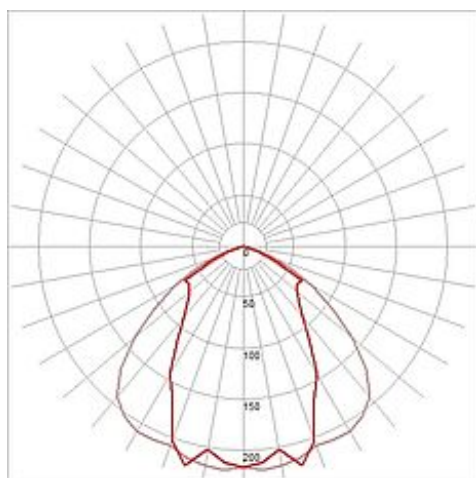

SKELETTO lamp head

silvergrey , R7s, max. 150W, incl. 3-circuit adaptor

Article number	152404
Type of lamp	Conventional lamp
Lamp	Quartz halogen bulb R7s 78 mm 150W
Lampholder / Socket	R7s 78mm
Number of light sources	1
Lamp included	No
Tilt range	180 Degree
Rotation range	350 Degree
Length	17 cm
Width	15.5 cm
Height	5 cm
Net weight	0.46 kg
Gross weight	0.519 kg
Voltage	230 Volt
Max. wattage	150 Watt
Protection class	I
Material	steel
Colour	silvergrey
Way of mounting	track system mounting
Remark 1	The mounted adapter is suitable for all conventional 3 circuit tracks
Remark 2	Energy labels in your language are available in the Service Area sub point Download
Suitable for lamps from EEC	D
Suitable for lamps up to EEC	C
Light distribution type 1	direct
Light distribution type 3	axisymmetric

The high-voltage spot SKELETTO with incorporated adaptor for the 3-circuit high-voltage system can be rotated and swivelled. Made from steel SKELETTO is suitable for the use of halogen bars thanks to the incorporated R7s high-voltage socket, located behind the safety glass. This luminaire is compatible with bulbs of the energy classes: D - C