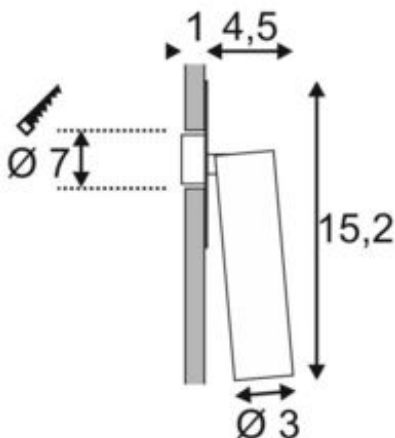

## KARPO

recessed fitting, single-headed, LED, 3000K, white, flat canopy, 7.5W

Article number	152381
Max. wattage	7.5 Watt
Product family	Karpo
Feed-in capability	No
Lamp included	No
Installation diameter	7 cm
Installation depth	2 cm
Length	15.2 cm
Width	8.5 cm
Height	5.5 cm
Net weight	0.194 kg
Gross weight	0.294 kg
Voltage	500 Volts
Protection class	III
Beam angle	40 Degree
Material	Aluminium/steel
Colour	white
Way of mounting	Ceiling installation / wall installation
Average lifespan	30000 Hours
Colour temperature	3000 Kelvin
Colour rendering index	90
Luminous flux	470 lm
Energy efficiency class	A++
fastCalcEnabled	No
ranking	400
Catalogue page	BIG WHITE 2017: 515
Light distribution type 1	Direct

KARPO series lights are available in white and black. It has a spot in a cylindrical shape which can be individually aligned via the hinge on the flat canopy. The swivel and tilting range allows you to optimally light up the room. The integrated premium LEDs give you high energy efficiency. In addition, the luminaire has a high colour rendering index of over 90. To operate, the single-headed FRAME Spots needs a suitable constant current driver rated at 500mA.