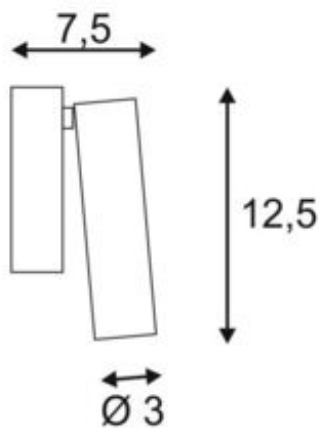

KARPO

wall and ceiling light, single-headed, LED, 3000K, round, black, with switch, 7.5W

Article number	152341
Max. wattage	7.5 Watt
Product family	Karpo
Feed-in capability	No
Lamp included	No
Width	9 cm
Height	12.5 cm
Depth	7.5 cm
Net weight	0.323 kg
Gross weight	0.402 kg
Voltage	100-240 ~50/60 . 500 Volts
Protection class	I
Beam angle	40 Degree
Material	Aluminium/steel
Colour	white
Way of mounting	Ceiling mounted / wall mounted
Average lifespan	30000 Hours
Colour temperature	3000 Kelvin
Colour rendering index	90
Luminous flux	400 lm
Energy efficiency class	A++
fastCalcEnabled	No
ranking	500
Catalogue page	BIG WHITE 2017: 169
Light distribution type 1	Direct

The KARPO LED wall and ceiling light has its canopy and head connected by a hinge part which can swivel and tilt. The high-power 7.5W LED fitted and the housing-mounted switch means that the luminaire is suitable for many applications, including as a reading light. The electrical connection of the luminaire, which is available in various light colours, is made directly to the 230V mains supply thanks to the built-in LED driver. This luminaire contains built-in LED lamps. EEI: A - A++. The lamps in the luminaire cannot be replaced.