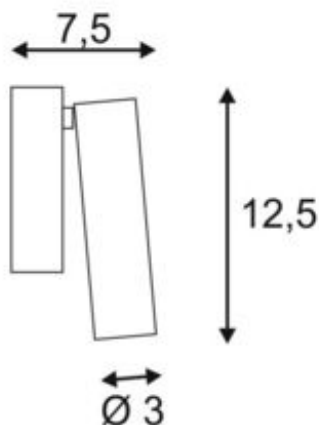

KARPO

wall and ceiling light, single-headed, LED, 3000K, round, black, with switch, 7.5W

| | |
|---------------------------|--------------------------------|
| Article number | 152340 |
| Max. wattage | 7.5 Watt |
| Product family | Karpo |
| Feed-in capability | No |
| Lamp included | No |
| Width | 9 cm |
| Height | 12.5 cm |
| Depth | 7.5 cm |
| Net weight | 0.323 kg |
| Gross weight | 0.402 kg |
| Voltage | 100-240 ~50/60 . 500 Volts |
| Protection class | I |
| Beam angle | 40 Degree |
| Material | Aluminium/steel |
| Colour | black |
| Way of mounting | Ceiling mounted / wall mounted |
| Average lifespan | 30000 Hours |
| Colour temperature | 3000 Kelvin |
| Colour rendering index | 90 |
| Luminous flux | 380 lm |
| Energy efficiency class | A++ |
| fastCalcEnabled | No |
| ranking | 400 |
| Catalogue page | BIG WHITE 2017: 169 |
| Light distribution type 1 | Direct |

The KARPO LED wall and ceiling light has its canopy and head connected by a hinge part which can swivel and tilt. The high-power 7.5W LED fitted and the housing-mounted switch means that the luminaire is suitable for many applications, including as a reading light. The electrical connection of the luminaire, which is available in various light colours, is made directly to the 230V mains supply thanks to the built-in LED driver. This luminaire contains built-in LED lamps. EEL: A - A++. The lamps in the luminaire cannot be replaced.