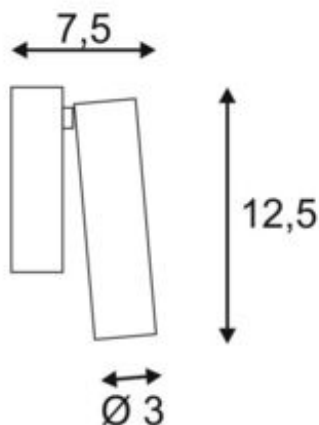

KARPO

wall and ceiling light, single-headed, LED, 3000K, round, white, dimmable, 7.5W

Article number	152331
Max. wattage	7.5 Watt
Product family	Karpo
Feed-in capability	No
Lamp included	No
Width	9 cm
Height	12.5 cm
Depth	7.5 cm
Net weight	0.317 kg
Gross weight	0.398 kg
Voltage	100-240 ~50/60 . 500 Volts
Protection class	I
Beam angle	40 Degree
Material	Aluminium/steel
Colour	white
Way of mounting	Ceiling mounted / wall mounted
Average lifespan	30000 Hours
Colour temperature	3000 Kelvin
Colour rendering index	90
Luminous flux	470 lm
Energy efficiency class	A++
fastCalcEnabled	No
ranking	400
Catalogue page	BIG WHITE 2017: 297
Light distribution type 1	Direct

KARPO series dimmable lights are available in white and black. It has a choice of one or two spots in a cylindrical shape which can be individually adjusted via a hinge. The swivel and tilting range allows you to optimally light up the room. The integrated premium LEDs give you high energy efficiency. In addition, the luminaire has a high colour rendering index of 90. The luminaires can be directly connected to the 230V mains supply.