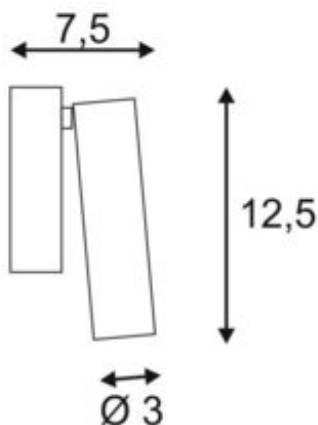

KARPO

wall and ceiling light, single-headed, LED, 3000K, round, black, dimmable, 7.5W

Article number	152330
Max. wattage	7.5 Watt
Product family	Karpo
Feed-in capability	No
Lamp included	No
Width	9 cm
Height	12.5 cm
Depth	7.5 cm
Net weight	0.315 kg
Gross weight	0.397 kg
Voltage	100-240 ~50/60 . 500 Volts
Protection class	I
Beam angle	40 Degree
Material	Aluminium/steel
Colour	black
Way of mounting	Ceiling mounted / wall mounted
Average lifespan	30000 Hours
Colour temperature	3000 Kelvin
Colour rendering index	90
Luminous flux	450 lm
Energy efficiency class	A++
fastCalcEnabled	No
ranking	500
Catalogue page	BIG WHITE 2017: 297
Light distribution type 1	Direct

KARPO series dimmable lights are available in white and black. It has a choice of one or two spots in a cylindrical shape which can be individually adjusted via a hinge. The swivel and tilting range allows you to optimally light up the room. The integrated premium LEDs give you high energy efficiency. In addition, the luminaire has a high colour rendering index of 90. The luminaires can be directly connected to the 230V mains supply.