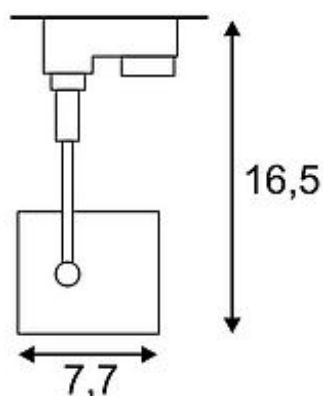

ALTRA DICE SPOT

square, silvergrey/black, GU10, max. 50W, incl. 3-circuit adaptor

Article number	152324
Catalogue	BIG WHITE 2015, Page 337
Type of lamp	Conventional lamp
Lamp	GU10 230V max. 50W
Lampholder / Socket	GU10
Number of light sources	1
Lamp included	No
Tilt range	180 Degree
Rotation range	350 Degree
Length	7.7 cm
Height	16.5 cm
Net weight	0.415 kg
Gross weight	0.501 kg
Voltage	230 Volt
Max. wattage	50 Watt
Protection class	I
Material	aluminium
Colour	silvergrey / black
Way of mounting	track system mounting
Remark 1	Lamp head (L/ W / H): 7,7 / 7 / 7 cm
Remark 2	The mounted adaptor is suitable for all conventional 3 circuit tracks
Remark 3	Energy labels in your language are available in the Service Area sub point Download
Suitable for lamps from EEC	E
Suitable for lamps up to EEC	A++
Light distribution type 1	direct
Light distribution type 3	rotationally symmetric