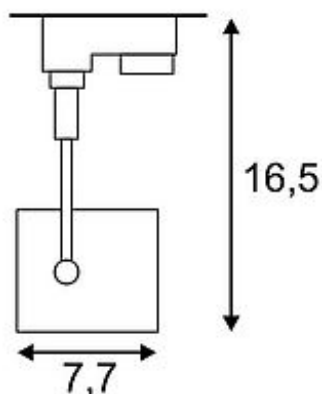

## ALTRA DICE SPOT

square, white , GU10, max. 50W, incl. 3-circuit adaptor

Article number	152321
Catalogue	BIG WHITE 2015, Page 337
Type of lamp	Conventional lamp
Lamp	GU10 230V max. 50W
Lampholder / Socket	GU10
Number of light sources	1
Lamp included	No
Tilt range	180 Degree
Rotation range	350 Degree
Length	7.7 cm
Height	16.5 cm
Net weight	0.414 kg
Gross weight	0.36 kg
Voltage	230 Volt
Max. wattage	50 Watt
Protection class	I
Material	aluminium
Colour	white
Way of mounting	track system mounting
Remark 1	Lamp head (L/ W / H): 7,7 / 7 / 7 cm
Remark 2	The mounted adaptor is suitable for all conventional 3 circuit tracks
Remark 3	Energy labels in your language are available in the Service Area sub point Download
Suitable for lamps from EEC	E
Suitable for lamps up to EEC	A++
Light distribution type 1	direct
Light distribution type 3	rotationally symmetric