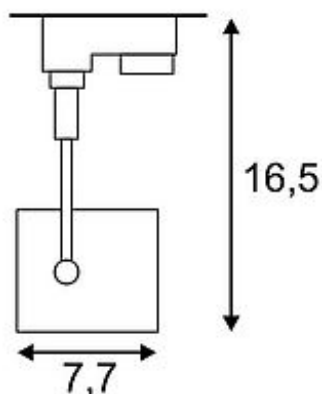

ALTRA DICE SPOT

square, black , GU10, max. 50W, incl. 3-circuit adaptor

Article number	152320
Catalogue	BIG WHITE 2015, Page 337
Type of lamp	Conventional lamp
Lamp	GU10 230V max. 50W
Lampholder / Socket	GU10
Number of light sources	1
Lamp included	No
Tilt range	180 Degree
Rotation range	350 Degree
Length	7.7 cm
Height	16.5 cm
Net weight	0.416 kg
Gross weight	0.366 kg
Voltage	230 Volt
Max. wattage	50 Watt
Protection class	I
Material	aluminium
Colour	black
Way of mounting	track system mounting
Remark 1	Lamp head (L/ W / H): 7,7 / 7 / 7 cm
Remark 2	The mounted adaptor is suitable for all conventional 3 circuit tracks
Remark 3	Energy labels in your language are available in the Service Area sub point Download
Suitable for lamps from EEC	E
Suitable for lamps up to EEC	A++
Light distribution type 1	direct
Light distribution type 3	rotationally symmetric