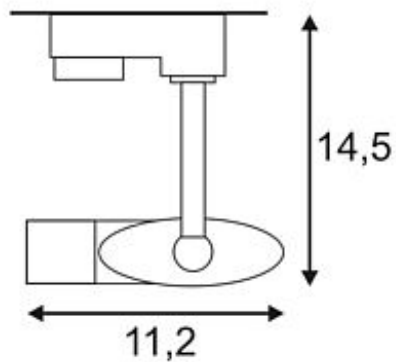

## LUNA 1 Spot

silvergrey, GU10, max. 75W, incl. 3-circuit adaptor

Article number	152282
Catalogue	BIG WHITE 2015, Page 339
Type of lamp	Conventional lamp
Lamp	ES111 230V max. 75W
Lampholder / Socket	GU10
Number of light sources	1
Lamp included	No
Tilt range	320 Degree
Rotation range	350 Degree
Length	14 cm
Height	14.5 cm
Net weight	0.306 kg
Gross weight	3.543 kg
Voltage	230 Volt
Max. wattage	75 Watt
Protection class	I
Material	aluminium
Colour	silvergrey
Way of mounting	track system mounting
Remark 1	The mounted adapter is suitable for all conventional 3 circuit tracks
Remark 2	Energy labels in your language are available in the Service Area sub point Download
Suitable for lamps from EEC	E
Suitable for lamps up to EEC	A++
Light distribution type 1	direct
Light distribution type 3	rotationally symmetric

Adjustable high-voltage spotlight LUNA 1 with suitable adaptor for the 3-circuit high-voltage track system. The incorporated GU10 lampholder makes it suitable for the use of either halogen or LED light sources with diameters of 5 or 11.1cm. For such halogen lamps measuring 11.1cm across, a suitable decorative ring is available on accessory. This luminaire is compatible with bulbs of the energy classes: E - A++