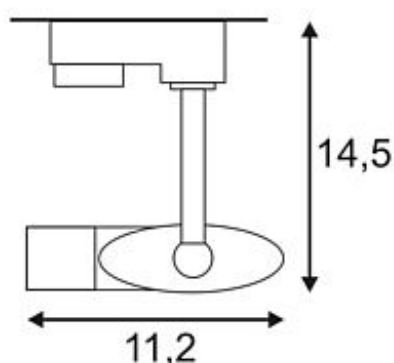

LUNA 1 Spot

black, GU10, max. 75W, incl. 3-circuit adaptor

Article number	152280
Catalogue	BIG WHITE 2015, Page 339
Type of lamp	Conventional lamp
Lamp	ES111 230V max. 75W
Lampholder / Socket	GU10
Number of light sources	1
Lamp included	No
Tilt range	320 Degree
Rotation range	350 Degree
Length	14 cm
Height	14.5 cm
Net weight	0.306 kg
Gross weight	0.427 kg
Voltage	230 Volt
Max. wattage	75 Watt
Protection class	I
Material	aluminium
Colour	black
Way of mounting	track system mounting
Remark 1	The mounted adapter is suitable for all conventional 3 circuit tracks
Remark 2	Energy labels in your language are available in the Service Area sub point Download
Suitable for lamps from EEC	E
Suitable for lamps up to EEC	A++
Light distribution type 1	direct
Light distribution type 3	rotationally symmetric

Adjustable high-voltage spotlight LUNA 1 with suitable adaptor for the 3-circuit high-voltage track system. The incorporated GU10 lampholder makes it suitable for the use of either halogen or LED light sources with diameters of 5 or 11.1cm. For such halogen lamps measuring 11.1cm across, a suitable decorative ring is available on accessory. This luminaire is compatible with bulbs of the energy classes: E - A++