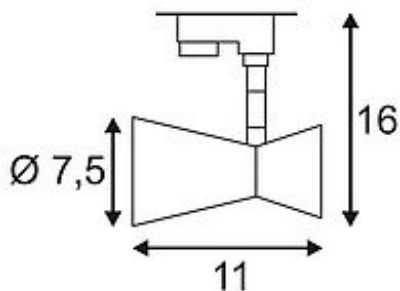

## DIABO spot

white, GU10 , max. 35W, incl. 3-circuit adaptor

Article number	152251
Catalogue	BIG WHITE 2015, Page 339
Type of lamp	Conventional lamp
Lamp	GU10 230V max. 20W
Lampholder / Socket	GU10
Number of light sources	1
Lamp included	No
Tilt range	90 Degree
Rotation range	350 Degree
Width	11 cm
Height	16 cm
Net weight	0.304 kg
Gross weight	0.409 kg
Voltage	230 Volt
Max. wattage	35 Watt
Protection class	I
Material	aluminium
Colour	white
Way of mounting	track system mounting
Remark 1	The mounted adapter is suitable for all conventional 3 circuit tracks
Remark 2	Lamp head (Ø / L): 7,5 / 11 cm
Remark 3	Energy labels in your language are available in the Service Area sub point Download
Suitable for lamps from EEC	E
Suitable for lamps up to EEC	A++
Light distribution type 1	direct
Light distribution type 3	rotationally symmetric

Adjustable high-voltage spotlight DIABO with suitable adapter for the 3 circuit high voltage track system. The aluminium-made luminaire is suitable for halogen and LED bulbs thanks to the incorporated GU10 lampholder. As an extension of the DIABO series we also offer wall, ceiling and pendant luminaires. This luminaire is compatible with bulbs of the energy classes: E - A++