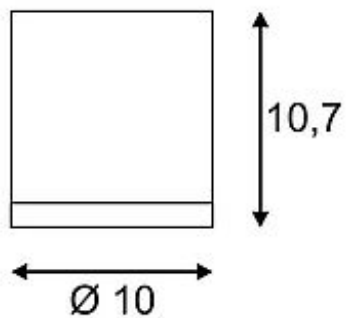

ENOLA_C LED ceiling lamp

CL-1 , round, white, 9W LED, 35°, 3000K

Article number	152101
Catalogue	BIG WHITE 2015, Page 291
Type of lamp	LED lamp
Lamp	planar LED 9W
Number of light sources	1
Lamp included	Yes
Height	10.7 cm
Diameter	10 cm
Net weight	0.544 kg
Gross weight	0.736 kg
Voltage	230 Volt
Max. wattage	11.2 Watt
Protection class	I
Beam angle	35 Degree
Material	aluminium
Colour	white
Way of mounting	surface ceiling mounting
Remark 1	LED driver incorporated
Remark 2	Energy labels in your language are available in the Service Area sub point Download
Average lifespan	40000 Hours
Colour temperature	3000 Kelvin
Colour rendering index	>80
Luminous flux	750 lm
Suitable for lamps from EEC	A
Suitable for lamps up to EEC	A++
Light distribution type 1	direct
Light distribution type 3	rotationally symmetric

The puristic ceiling mounted luminaire ENOLA_C CL-1 LED consists of an aluminum construction and is equipped with a high-performance, warm white COB LED. By the incorporated LED driver, the electrical connection is made directly to 230V mains supply. As an accessory for the cylindrical spot, we also offer suitable decorative rings with a textured glass diffuser. This luminaire contains built-in LED lamps. EEK: A - A++. The lamps cannot be changed in the luminaire.