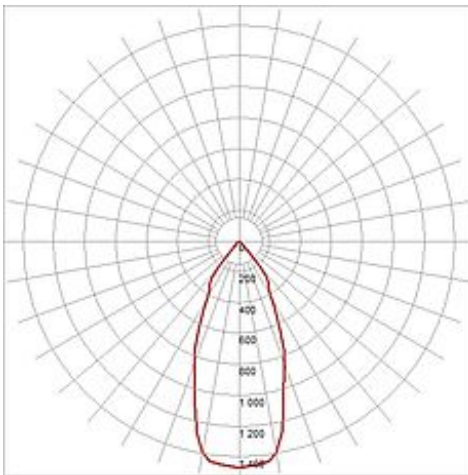

ENOLA_C LED ceiling lamp

CL-1 , round, white, 9W LED, 35°, 3000K

Article number	152101
Catalogue	BIG WHITE 2015, Page 291
Type of lamp	LED lamp
Lamp	planar LED 9W
Number of light sources	1
Lamp included	Yes
Height	10.7 cm
Diameter	10 cm
Net weight	0.544 kg
Gross weight	0.736 kg
Voltage	230 Volt
Max. wattage	11.2 Watt
Protection class	I
Beam angle	35 Degree
Material	aluminium
Colour	white
Way of mounting	surface ceiling mounting
Remark 1	LED driver incorporated
Remark 2	Energy labels in your language are available in the Service Area sub point Download
Average lifespan	40000 Hours
Colour temperature	3000 Kelvin
Colour rendering index	>80
Luminous flux	750 lm
Suitable for lamps from EEC	A
Suitable for lamps up to EEC	A++
Light distribution type 1	direct
Light distribution type 3	rotationally symmetric

The puristic ceiling mounted luminaire ENOLA_C CL-1 LED consists of an aluminum construction and is equipped with a high-performance, warm white COB LED. By the incorporated LED driver, the electrical connection is made directly to 230V mains supply. As an accessory for the cylindrical spot, we also offer suitable decorative rings with a textured glass diffuser. This luminaire contains built-in LED lamps. EEK: A - A++. The lamps cannot be changed in the luminaire.