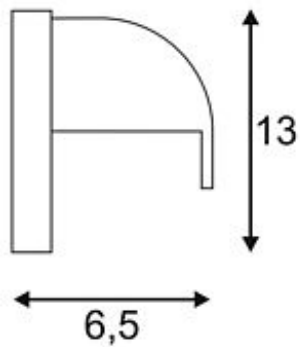

DACU LED wall lamp

square, silvergrey 2x 1W, 3000K

Article number	152042
Type of lamp	LED lamp
Lamp	Power LED 1W
Number of light sources	2
Lamp included	Yes
Width	13 cm
Height	13 cm
Depth	6 cm
Net weight	0.43 kg
Gross weight	0.587 kg
Voltage	230 Volt
Max. wattage	3.6 Watt
Protection class	I
Material	aluminium
Colour	silvergrey
Way of mounting	surface wall mounting
Remark 1	LED driver incorporated
Remark 2	Energy labels in your language are available in the Service Area sub point Download
Average lifespan	30000 Hours
Colour temperature	3000 Kelvin
Colour rendering index	80
Luminous flux	80 lm
Suitable for lamps from EEC	A
Suitable for lamps up to EEC	A++
Light distribution type 1	direct
Light distribution type 2	indirect

The wall luminaire DACU is made from aluminum and equipped with two Power LED. The electrical connection of the luminaire available in either warm or pure white light colour is made directly to 230V mains supply via the incorporated LED driver. Rated IP44, DACU is suitable for outdoor use. This luminaire contains built-in LED lamps. EEK: A - A++. The lamps cannot be changed in the luminaire.