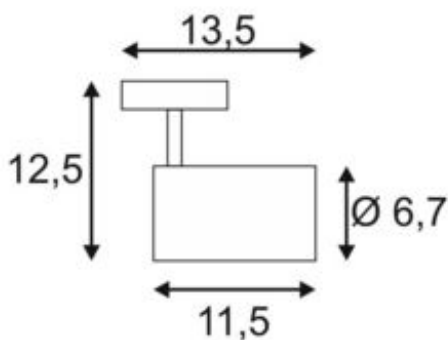

ENOLA_B

wall and ceiling light, spot, single-headed, QPAR51, white, max. 50W

Article number	152011
Product family	Enola_B
Feed-in capability	No
LBS code	QPAR51
Lamp	QPAR51
Lampholder / Socket	GU10
Number of light sources	1
Lamp included	No
Tilt range	100 Degree
Rotation range	350 Degree
Length	13.5 cm
Height	12.5 cm
Diameter	6.7 cm
Net weight	0.432 kg
Gross weight	0.535 kg
Voltage	230 ~50 Volts
Max. wattage	50 Watt
Protection class	I
Material	Aluminium/steel
Colour	white
Way of mounting	Surface wall / Surface ceiling mounting
Energy efficiency class	A++
fastCalcEnabled	No
ranking	300
Catalogue page	BIG WHITE 2017: 280
Light distribution type 1	Direct

The puristic ENOLA B wall and ceiling light features an aluminium and steel construction that is available with a black, white, brass, or silver grey housing. The lamp head can also be rotated and swivelled. With its built-in GU10 high volt holder, the single-headed ENOLA B is ready for direct connection to 230V mains supply.