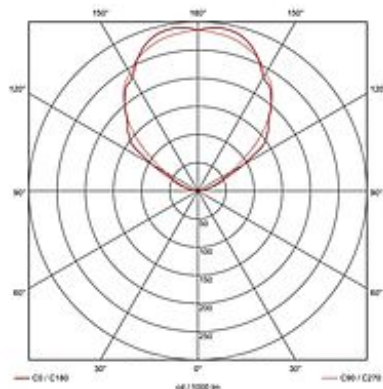

NEPRO WALL wall lamp

silvergrey, R7s, max. 200W

Article number	151982
Type of lamp	Conventional lamp
Lamp	Quartz halogen bulb R7s 118 mm 200W
Lampholder / Socket	R7s 118mm
Number of light sources	1
Lamp included	No
Width	17.5 cm
Height	6 cm
Depth	17 cm
Net weight	0.676 kg
Gross weight	2.122 kg
Voltage	230 Volt
Max. wattage	200 Watt
Protection class	I
Material	aluminium
Colour	silvergrey
Way of mounting	surface wall mounting
Remark 1	Energy labels in your language are available in the Service Area sub point Download
Suitable for lamps from EEC	D
Suitable for lamps up to EEC	A+
Light distribution type 1	indirect
Light distribution type 3	asymmetric

The rigid high-voltage spotlight NEPRO WALL for surface-mounted wall installation. The fitting is made from aluminum and, by the incorporated R7s lamp holder, suitable for the use of high-voltage halogen bars. NEPRO WALL is ready for direct connection to 230V mains supply. This luminaire is compatible with bulbs of the energy classes: D - A+