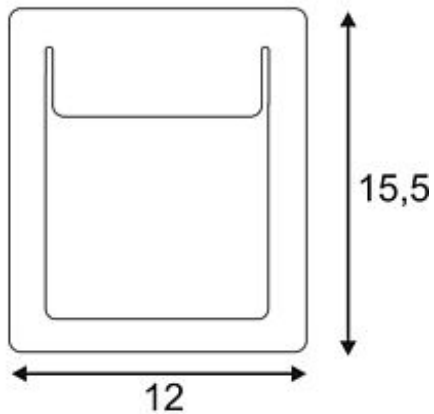

## DOWNUNDER PURE recessed luminaire

square, white, 4,8W LED warmwhite, 120x155mm

Article number	151952
Catalogue	BIG WHITE 2015, Page 473
Type of lamp	LED lamp
Lamp	planar LED
Number of light sources	1
Lamp included	Yes
Installation length	10.5 cm
Installation width	14 cm
Installation depth	3.5 cm
Length	12 cm
Width	15.5 cm
Depth	3.2 cm
Net weight	0.259 kg
Gross weight	0.187 kg
Max. wattage	4.8 Watt
Protection class	III
Material	aluminium / steel
Colour	white
Way of mounting	recessed wall mounting
Remark 1	Operate with suitable 480mA drivers only
Remark 2	Energy labels in your language are available in the Service Area sub point Download
Average lifespan	30000 Hours
Colour temperature	3000 Kelvin
Colour rendering index	80
Luminous flux	380 lm
Suitable for lamps from EEC	A
Suitable for lamps up to EEC	A++
Light distribution type 1	direct

Light distribution type 3 axisymmetric

Aluminum wall luminaire of our DOWNUNDER LED series. The not visibly mounted LED source emits the light indirectly onto the surface to be illuminated. This guarantees glare-free illumination of sidewalks and much more. The DOWNUNDER PURE recessed luminaire is available in white colour version. To operate the luminaire, a suitable LED driver is required providing 480mA. A mounting frame for installation in masonry can be ordered from the accessory. This luminaire contains built-in LED lamps. EEK: A - A++. The lamps cannot be changed in the luminaire.