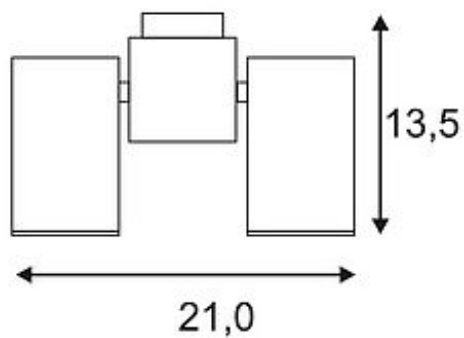

ENOLA_B SPOT II wall and ceiling luminaire

silvergrey/ black, 2x GU10, max. 50W

Article number	151834
Catalogue	BIG WHITE 2015, Page 285
Type of lamp	Conventional lamp
Lamp	GU10 230V max. 50W
Lampholder / Socket	GU10
Number of light sources	2
Lamp included	No
Tilt range	180 Degree
Rotation range	350 Degree
Width	21 cm
Height	13.5 cm
Depth	6.7 cm
Net weight	0.878 kg
Gross weight	0.656 kg
Voltage	230 Volt
Max. wattage	100 Watt
Protection class	I
Material	aluminium
Colour	silvergrey / black
Way of mounting	surface wall mounting / surface ceiling mounting
Remark 1	Maximum length of LED or energy saver lamp: 8 cm
Remark 2	Energy labels in your language are available in the Service Area sub point Download
Suitable for lamps from EEC	E
Suitable for lamps up to EEC	A++
Light distribution type 1	direct
Light distribution type 3	rotationally symmetric

The puristic ceiling luminaire ENOLA B SPOT 2 consists of an aluminum/steel construction and is available in white or silvergrey colour version. Both the lampheads are individually adjustable. Thanks to the two incorporated GU10 lampholders, ENOLA B SPOT 2 is ready for direct connection to 230V mains supply. This luminaire is compatible with bulbs of the energy classes: E - A++