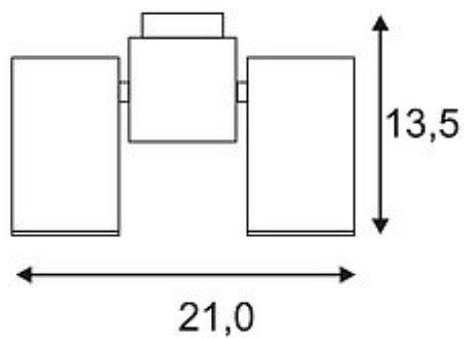

ENOLA_B SPOT II wall and ceiling luminaire

white, 2x GU10, max. 2x 50W

Article number	151831
Catalogue	BIG WHITE 2015, Page 285
Type of lamp	Conventional lamp
Lamp	GU10 230V max. 50W
Lampholder / Socket	GU10
Number of light sources	2
Lamp included	No
Tilt range	180 Degree
Rotation range	350 Degree
Width	21 cm
Height	13.5 cm
Depth	6.7 cm
Net weight	0.875 kg
Gross weight	0.652 kg
Voltage	230 Volt
Max. wattage	100 Watt
Protection class	I
Material	aluminium
Colour	white
Way of mounting	surface wall mounting / surface ceiling mounting
Remark 1	Maximum length of LED or energy saver lamp: 8 cm
Remark 2	Energy labels in your language are available in the Service Area sub point Download
Suitable for lamps from EEC	E
Suitable for lamps up to EEC	A++
Light distribution type 1	direct
Light distribution type 3	rotationally symmetric

The puristic ceiling luminaire ENOLA B SPOT 2 consists of an aluminum/steel construction and is available in white or silvergrey colour version. Both the lampheads are individually adjustable. Thanks to the two incorporated GU10 lampholders, ENOLA B SPOT 2 is ready for direct connection to 230V mains supply. This luminaire is compatible with bulbs of the energy classes: E - A++