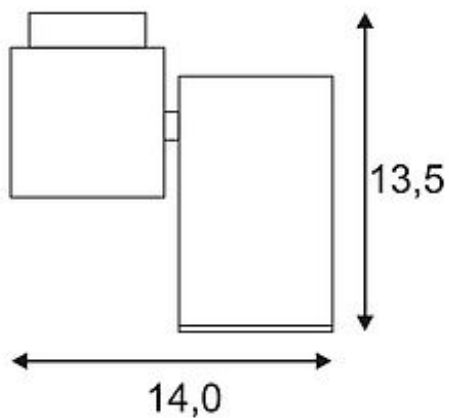

ENOLA_B SPOT I wall and ceiling luminaire

white, GU10 , max. 50W

Article number	151821
Catalogue	BIG WHITE 2015, Page 285
Type of lamp	Conventional lamp
Lamp	GU10 230V max. 50W
Lampholder / Socket	GU10
Number of light sources	1
Lamp included	No
Tilt range	180 Degree
Rotation range	350 Degree
Width	14 cm
Height	13.5 cm
Depth	6.7 cm
Net weight	0.585 kg
Gross weight	0.375 kg
Voltage	230 Volt
Max. wattage	50 Watt
Protection class	I
Material	aluminium
Colour	white
Way of mounting	surface wall mounting / surface ceiling mounting
Remark 1	Maximum length of LED or energy saver lamp: 8 cm
Remark 2	Energy labels in your language are available in the Service Area sub point Download
Suitable for lamps from EEC	E
Suitable for lamps up to EEC	A++
Light distribution type 1	direct
Light distribution type 3	rotationally symmetric

The puristic ceiling luminaire ENOLA B SPOT 1 consists of an aluminum/steel construction and is available in white or silvergrey colour version. The lamp head is adjustable. Thanks to the incorporated GU10 lampholder, ENOLA B SPOT 1 is ready for direct connection to 230V mains supply. This luminaire is compatible with bulbs of the energy classes: E - A++