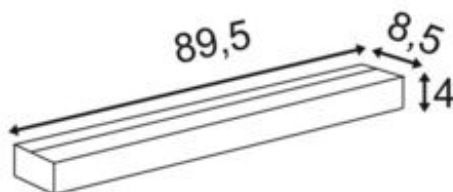

## SEDO 21

wall light, LED, 3000K, square, brushed aluminium, frosted glass, L/W/H 89.5/8.5/4 cm, energy saving lamp, 33 W

Article number	151796
Number of light sources	45
Max. wattage	33 Watt
Lamp	SMD LED
Light distribution type 1	direct-indirect
Light distribution type 3	Axis-symmetric
Feed-in capability	No
Lamp included	No
Width	89.5 cm
Height	4 cm
Depth	8.5 cm
Net weight	2.163 kg
Gross weight	2.485 kg
Voltage	100-277 ~50/60 . 48 Volts
Protection class	I
Material	Aluminium/glass
Colour	brushed aluminium
Way of mounting	Surface wall mounting
Average lifespan	30000 Hours
Colour temperature	3000 Kelvin
Colour rendering index	80
Luminous flux	2100 lm
Energy efficiency class	A++
fastCalcEnabled	No
ranking	300
Catalogue page	BIG WHITE 2017: 221

The SEDO 21 wall light is made of brushed aluminium and fitted with a frosted glass cover. The integrated 22 Watt SMD LED produces a powerful lighting effect which is comparable with fluorescent tubes. The in-built LED driver allows it to be directly connected to the 230V mains supply.